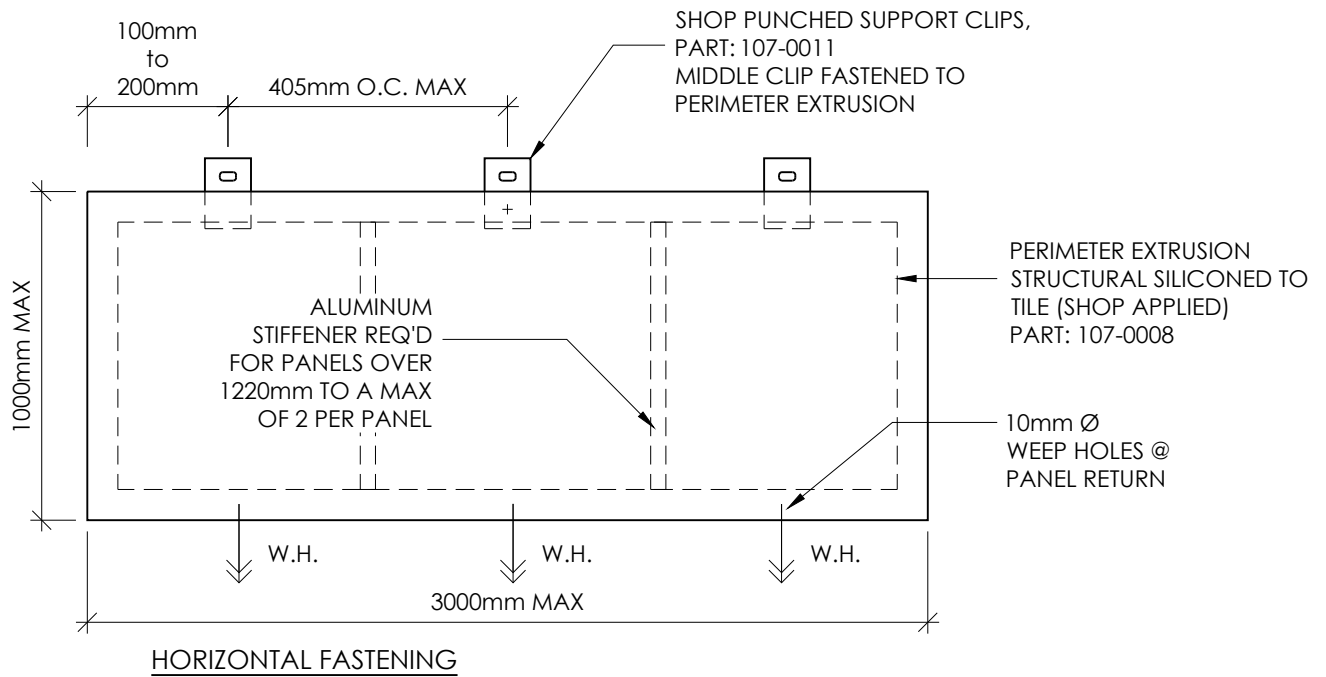

RAINSCREEN PORCELAIN PANEL SYSTEM

STX
RAINSCREEN PORCELAIN

DETAIL LAYOUT

RAINSCREEN PORCELAIN PANEL SYSTEM

PANEL CONFIGURATION

DETAIL 0

RAINSCREEN PORCELAIN PANEL SYSTEM

STX
RAINSCREEN PORCELAIN

HORIZONTAL JOINT
W/ HORIZONTAL SUB-FRAMING

DETAIL 01H

RAINSCREEN PORCELAIN PANEL SYSTEM

STX
RAINSCREEN PORCELAIN

HORIZONTAL JOINT
W/ VERTICAL SUB-FRAMING

DETAIL 01V

RAINSCREEN PORCELAIN PANEL SYSTEM

VERTICAL JOINT
W/ HORIZONTAL SUB-FRAMING

DETAIL 02H

RAINSCREEN PORCELAIN PANEL SYSTEM

VERTICAL JOINT
W/ VERTICAL SUB-FRAMING

DETAIL 02V

RAINSCREEN PORCELAIN PANEL SYSTEM

STX
RAINSCREEN PORCELAIN

WINDOW HEAD
W/ HORIZONTAL SUB-FRAMING

DETAIL 03H