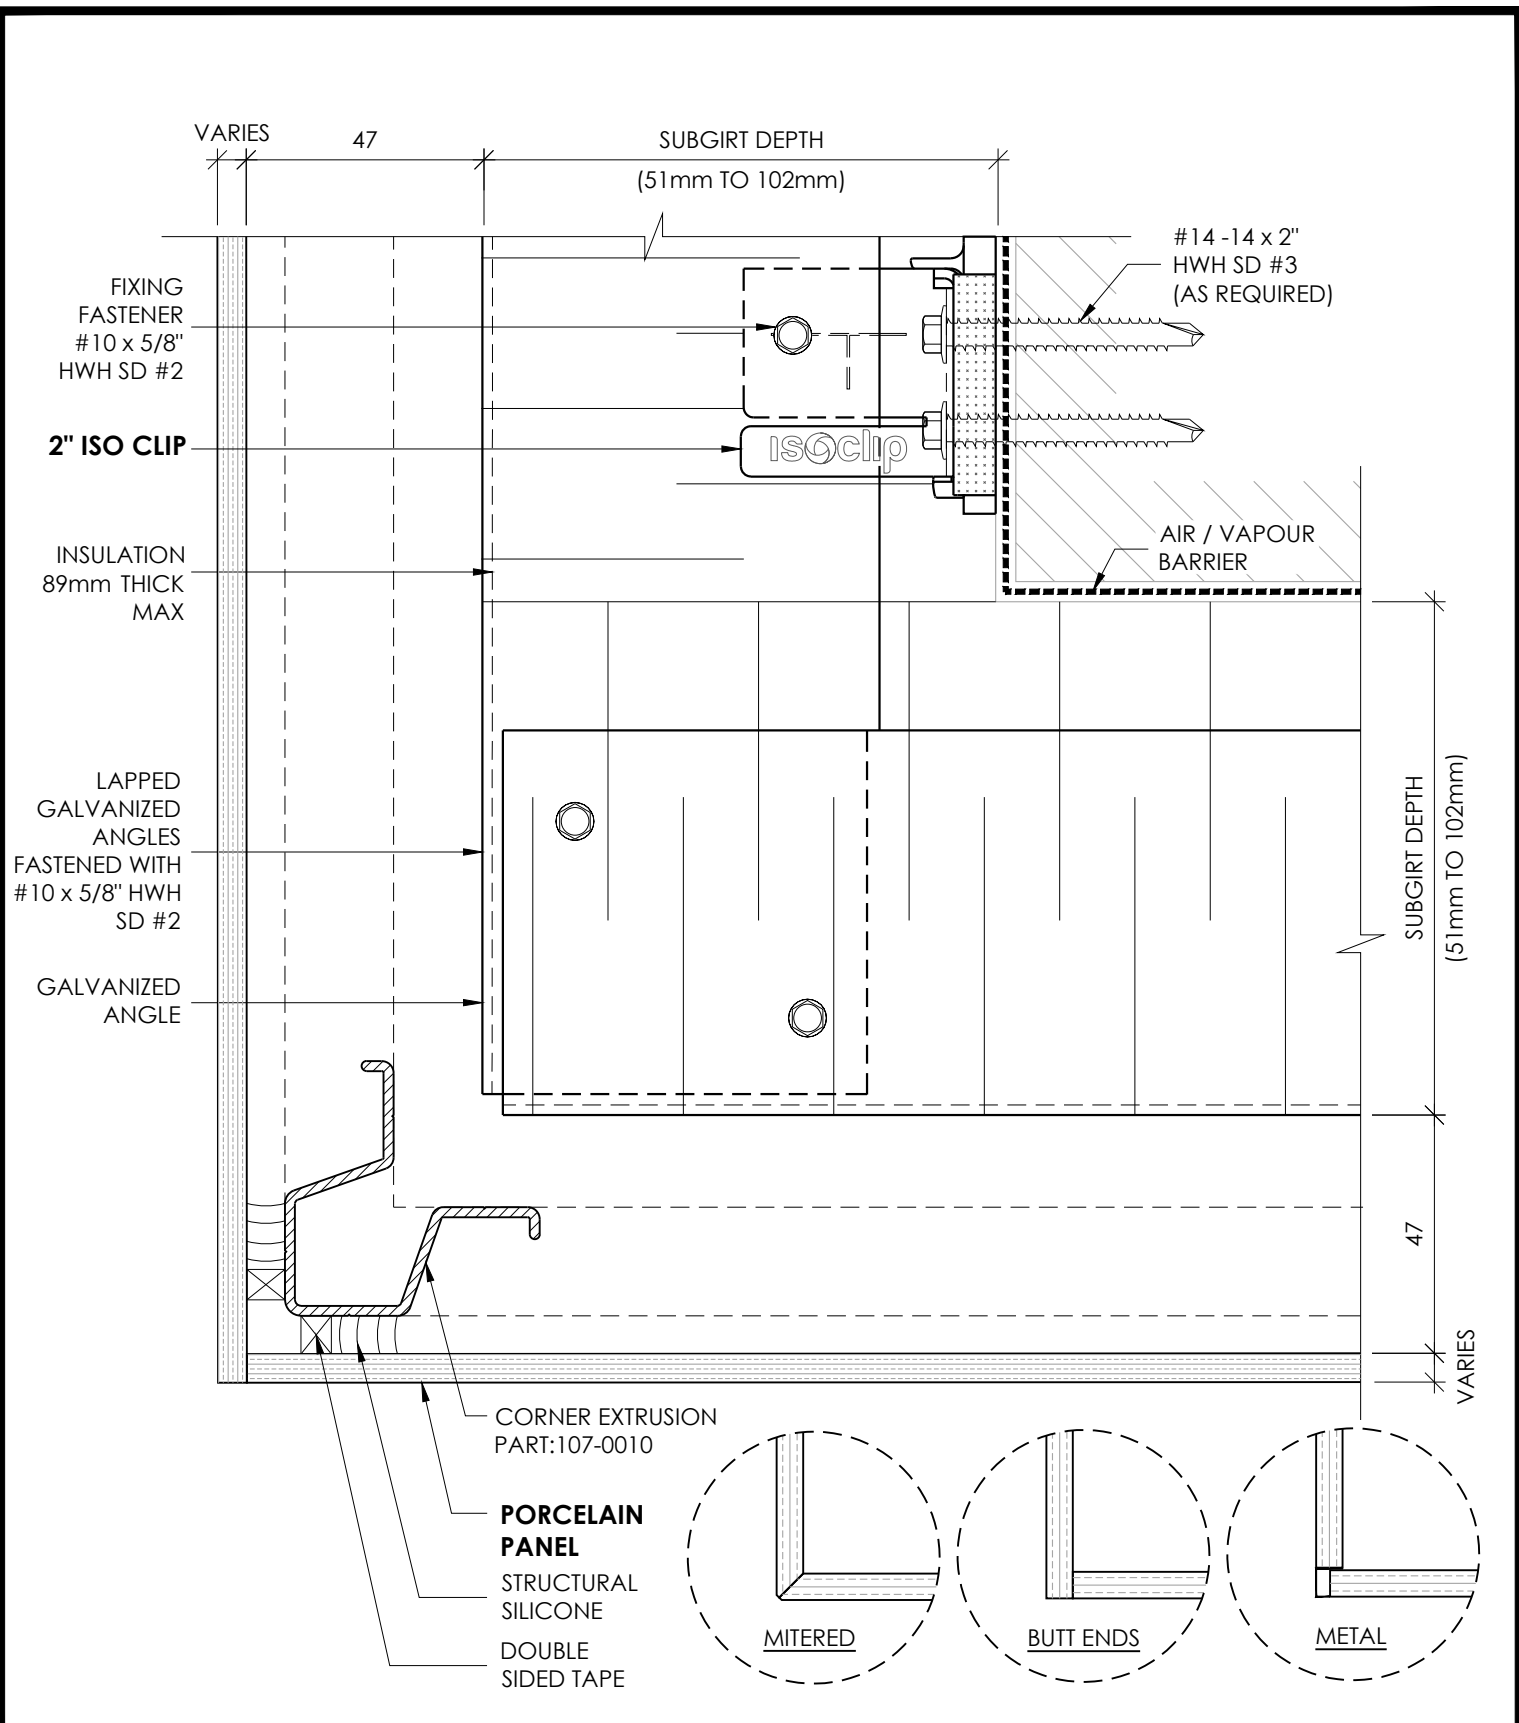

RAINSCREEN PORCELAIN PANEL SYSTEM

OUTSIDE CORNER

DETAIL 11