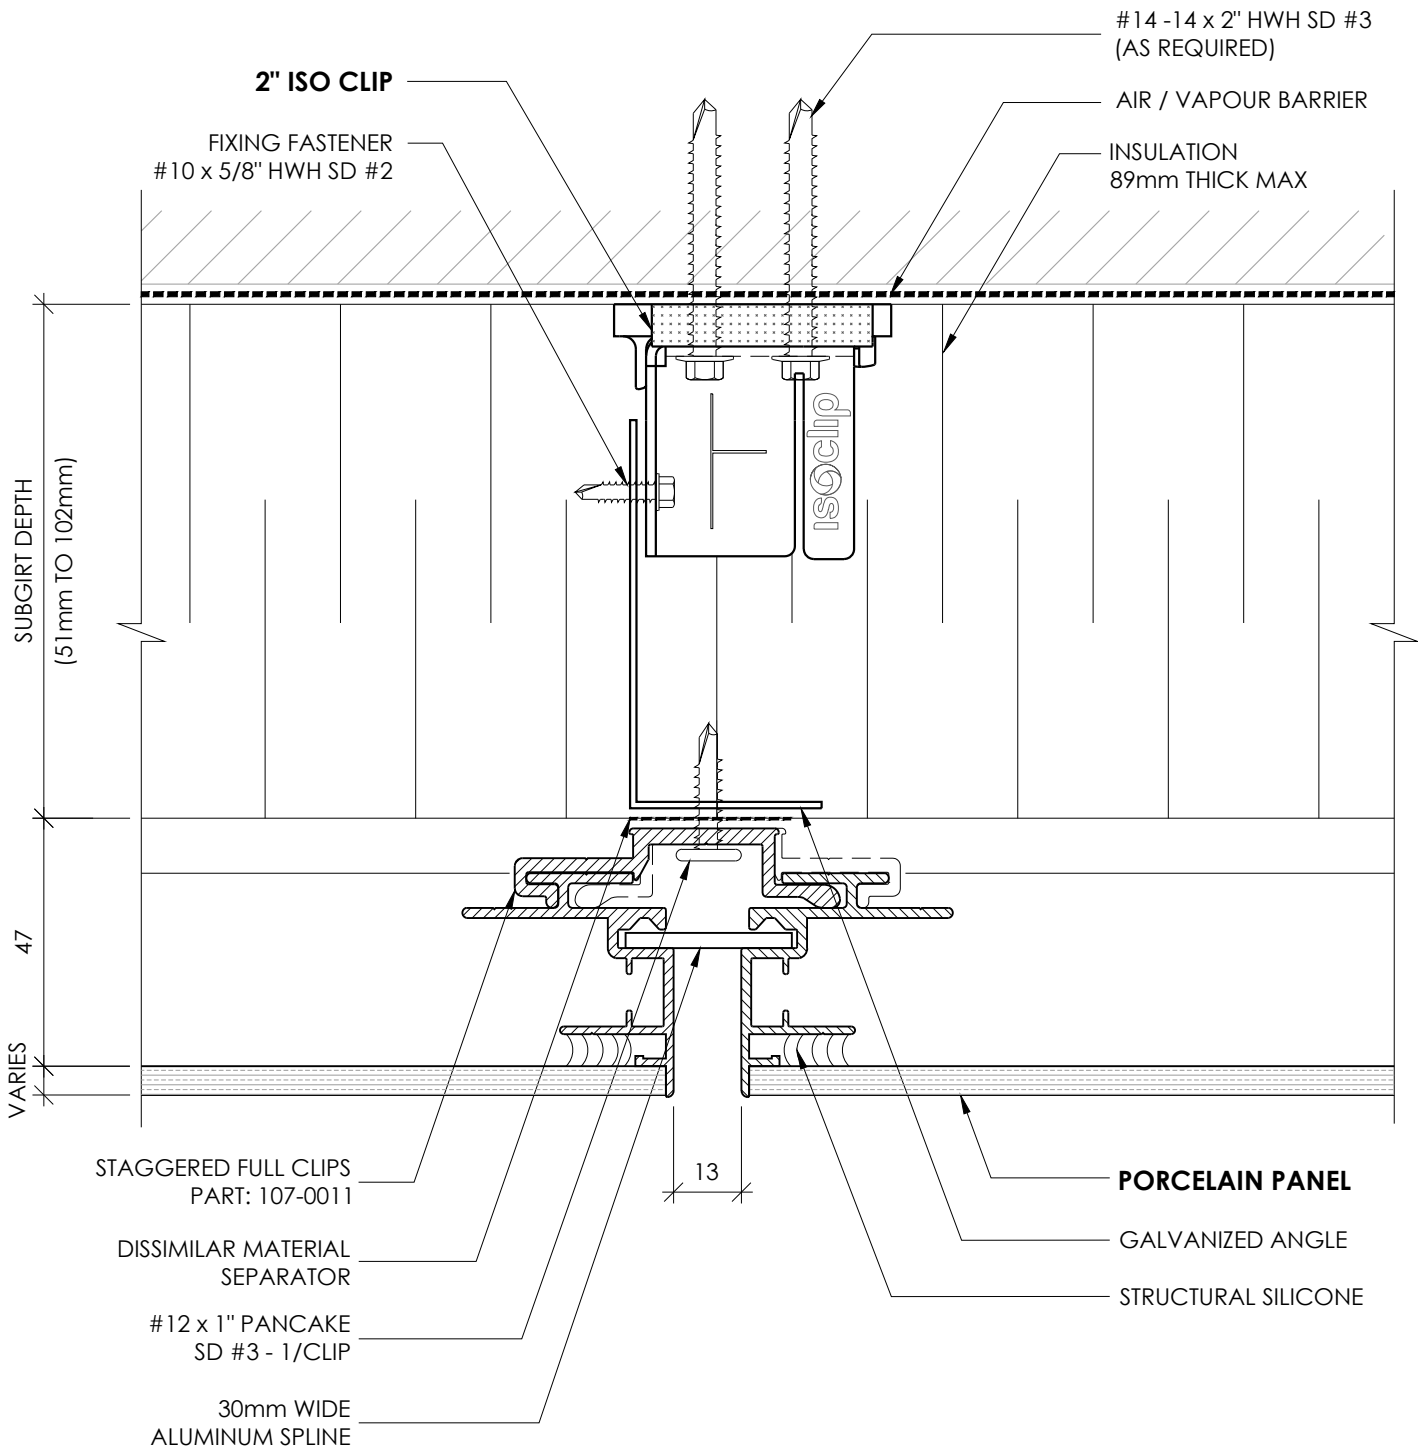

HORIZONTAL JOINT
W/ HORIZONTAL SUB-FRAMING

DETAIL 01H

RAINSCREEN PORCELAIN PANEL SYSTEM

STX
RAINSCREEN PORCELAIN

HORIZONTAL JOINT
W/ VERTICAL SUB-FRAMING

DETAIL 01V

RAINSCREEN PORCELAIN PANEL SYSTEM

VERTICAL JOINT
W/ HORIZONTAL SUB-FRAMING

DETAIL 02H

RAINSCREEN PORCELAIN PANEL SYSTEM

VERTICAL JOINT
W/ VERTICAL SUB-FRAMING

DETAIL 02V

RAINSCREEN PORCELAIN PANEL SYSTEM

STX
RAINSCREEN PORCELAIN

WINDOW HEAD
W/ HORIZONTAL SUB-FRAMING

DETAIL 03H