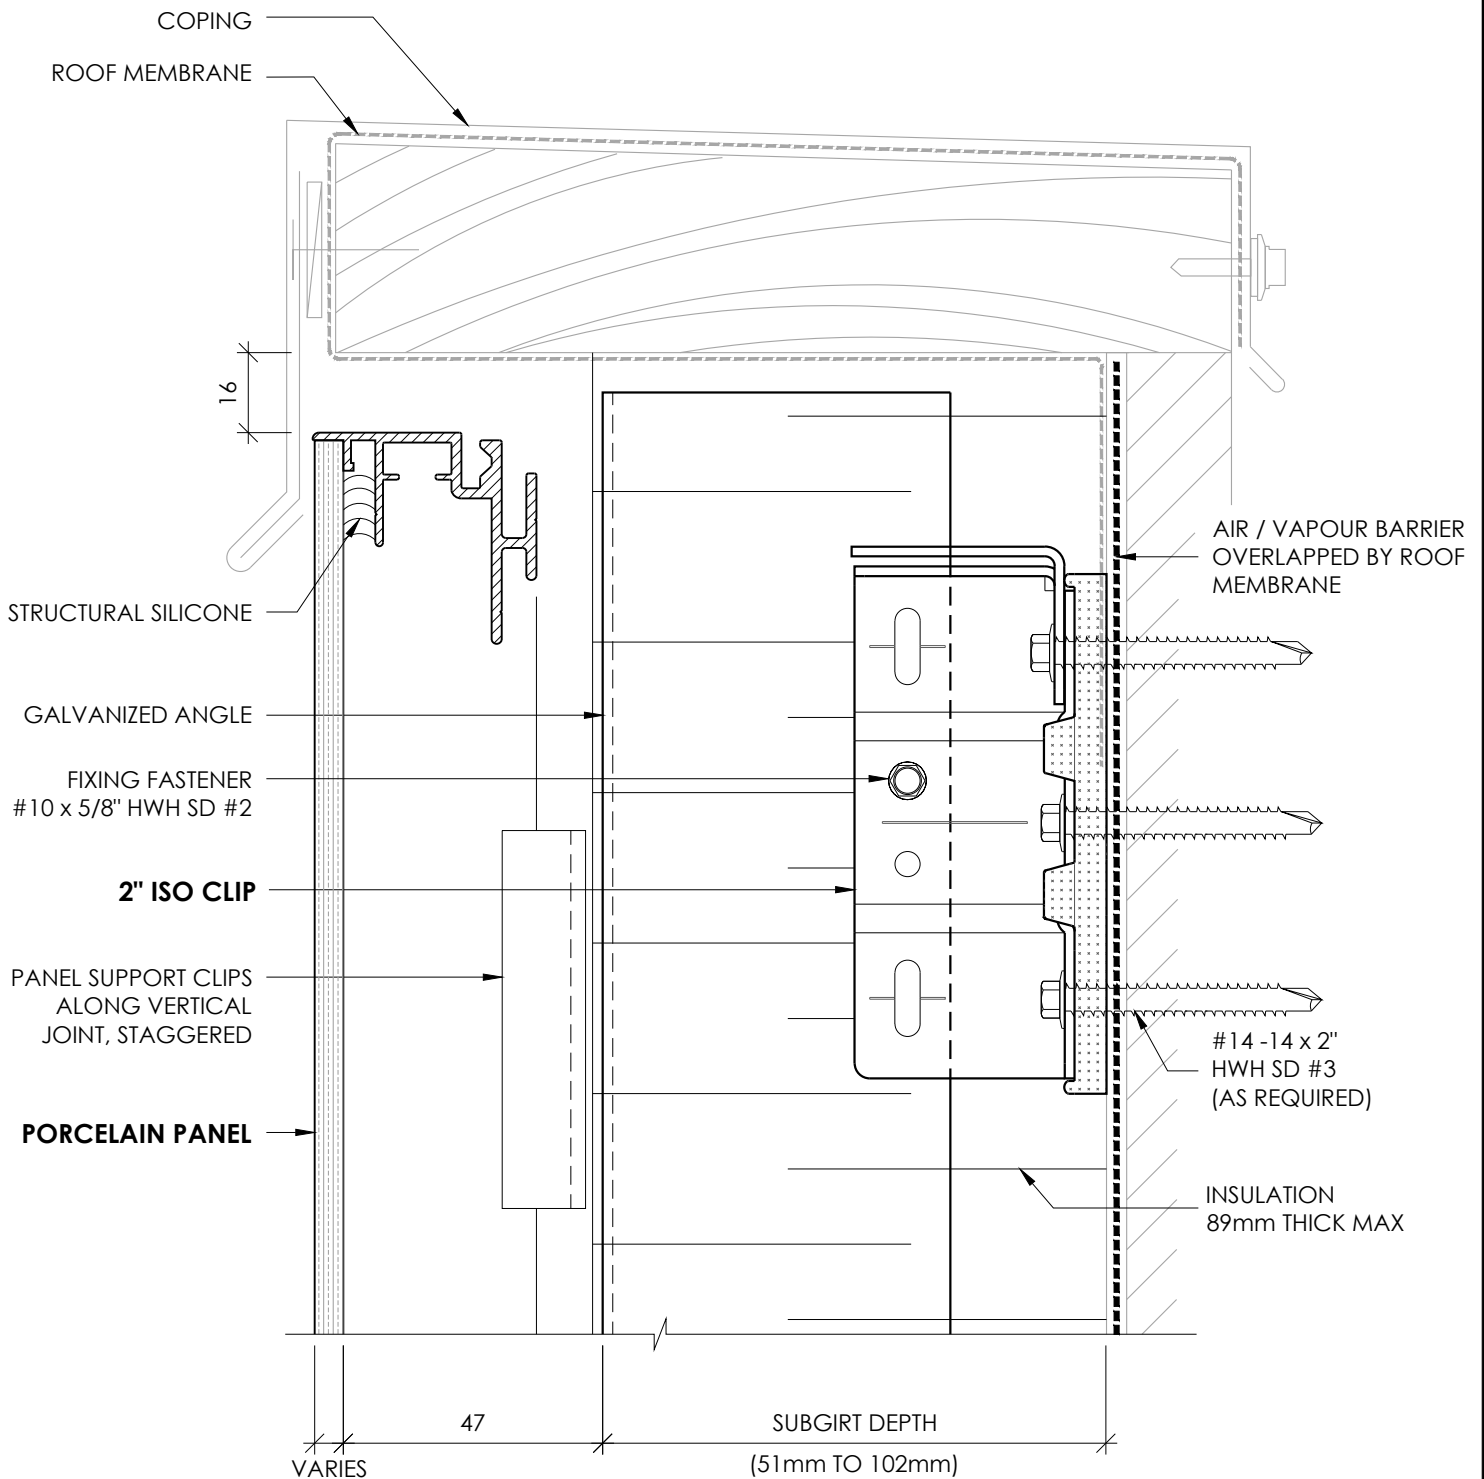

RAINSCREEN PORCELAIN PANEL SYSTEM

STX
RAINSCREEN PORCELAIN

PARAPET DETAIL
W/ VERTICAL SUB-FRAMING

DETAIL 08V