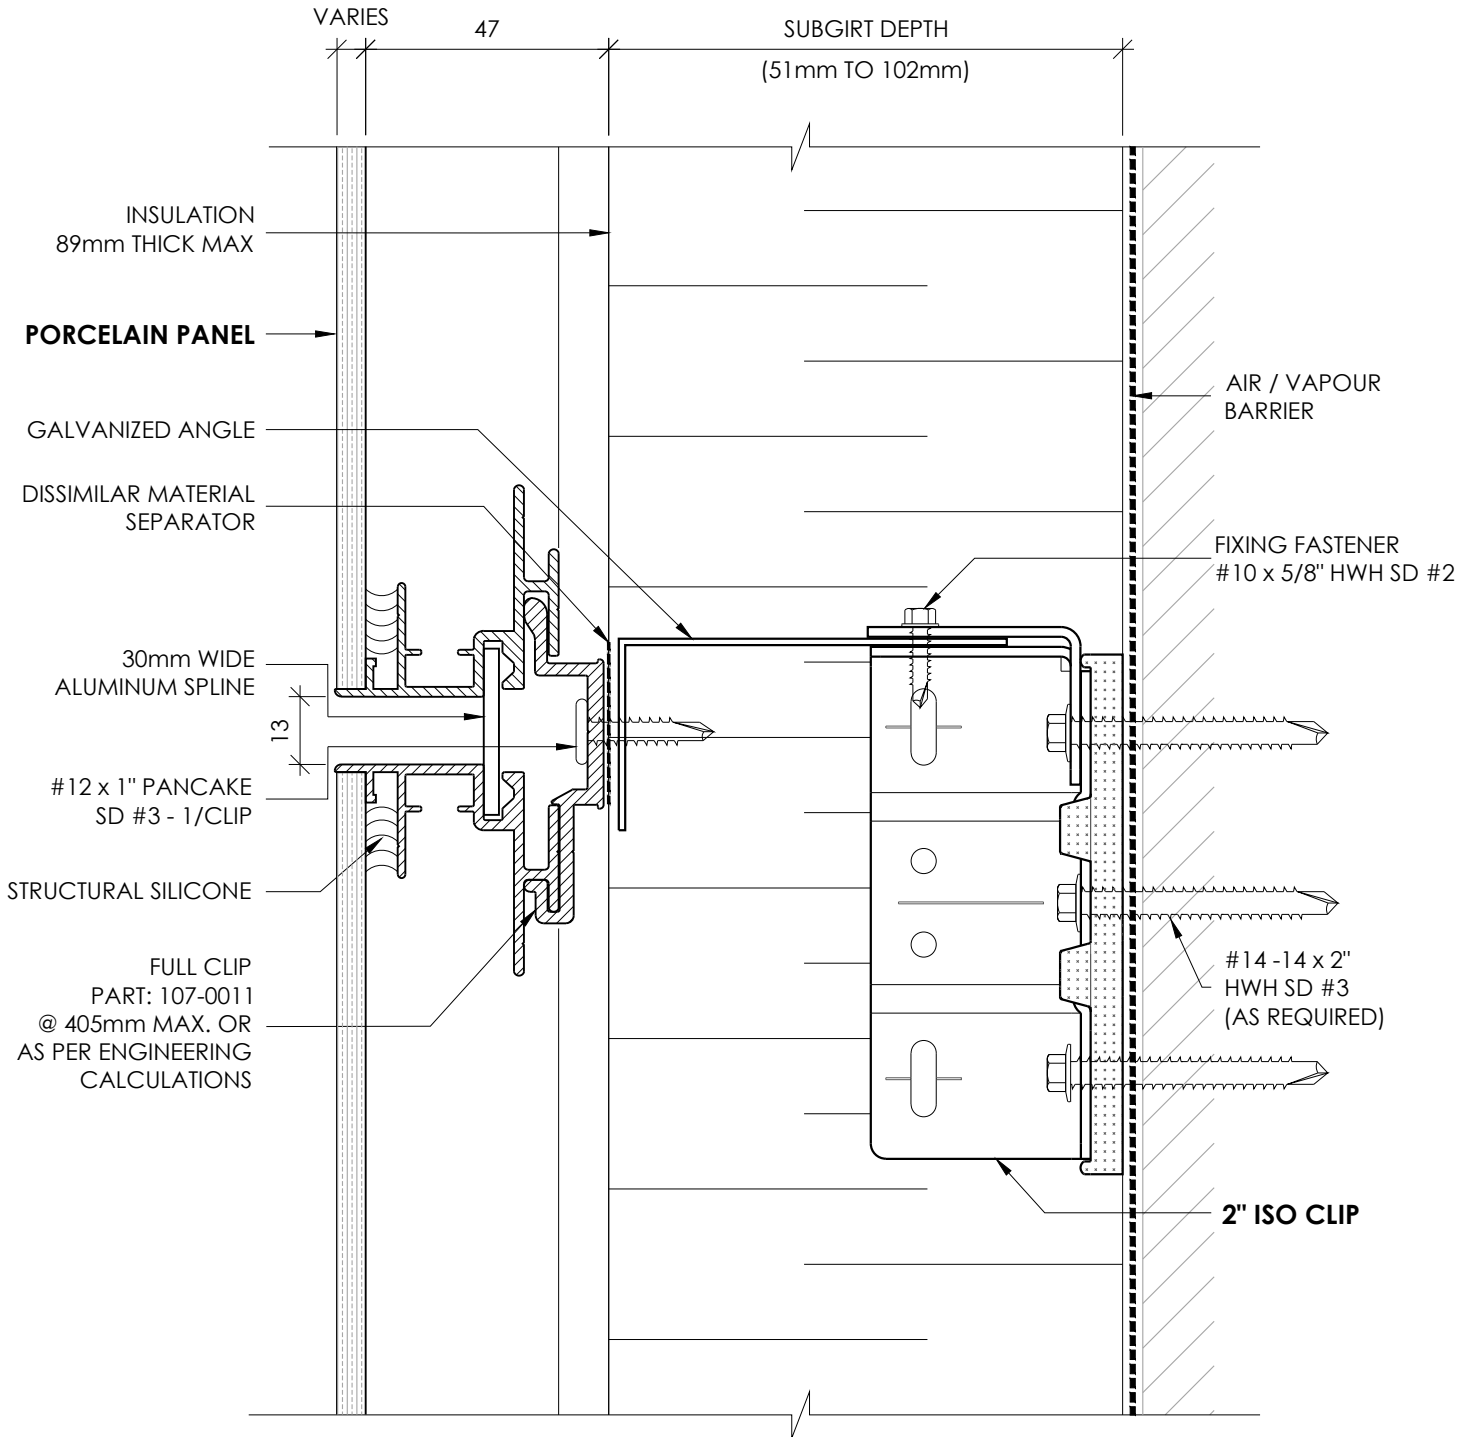

RAINSCREEN PORCELAIN PANEL SYSTEM

STX
RAINSCREEN PORCELAIN

DETAIL LAYOUT

RAINSCREEN PORCELAIN PANEL SYSTEM

PANEL CONFIGURATION

DETAIL 0

RAINSCREEN PORCELAIN PANEL SYSTEM

STX
RAINSCREEN PORCELAIN

HORIZONTAL JOINT
W/ HORIZONTAL SUB-FRAMING

DETAIL 01H

RAINSCREEN PORCELAIN PANEL SYSTEM

STX
RAINSCREEN PORCELAIN

HORIZONTAL JOINT
W/ VERTICAL SUB-FRAMING

DETAIL 01V

RAINSCREEN PORCELAIN PANEL SYSTEM

VERTICAL JOINT
W/ HORIZONTAL SUB-FRAMING

DETAIL 02H

RAINSCREEN PORCELAIN PANEL SYSTEM

VERTICAL JOINT
W/ VERTICAL SUB-FRAMING

DETAIL 02V

RAINSCREEN PORCELAIN PANEL SYSTEM

STX
RAINSCREEN PORCELAIN

WINDOW HEAD
W/ HORIZONTAL SUB-FRAMING

DETAIL 03H