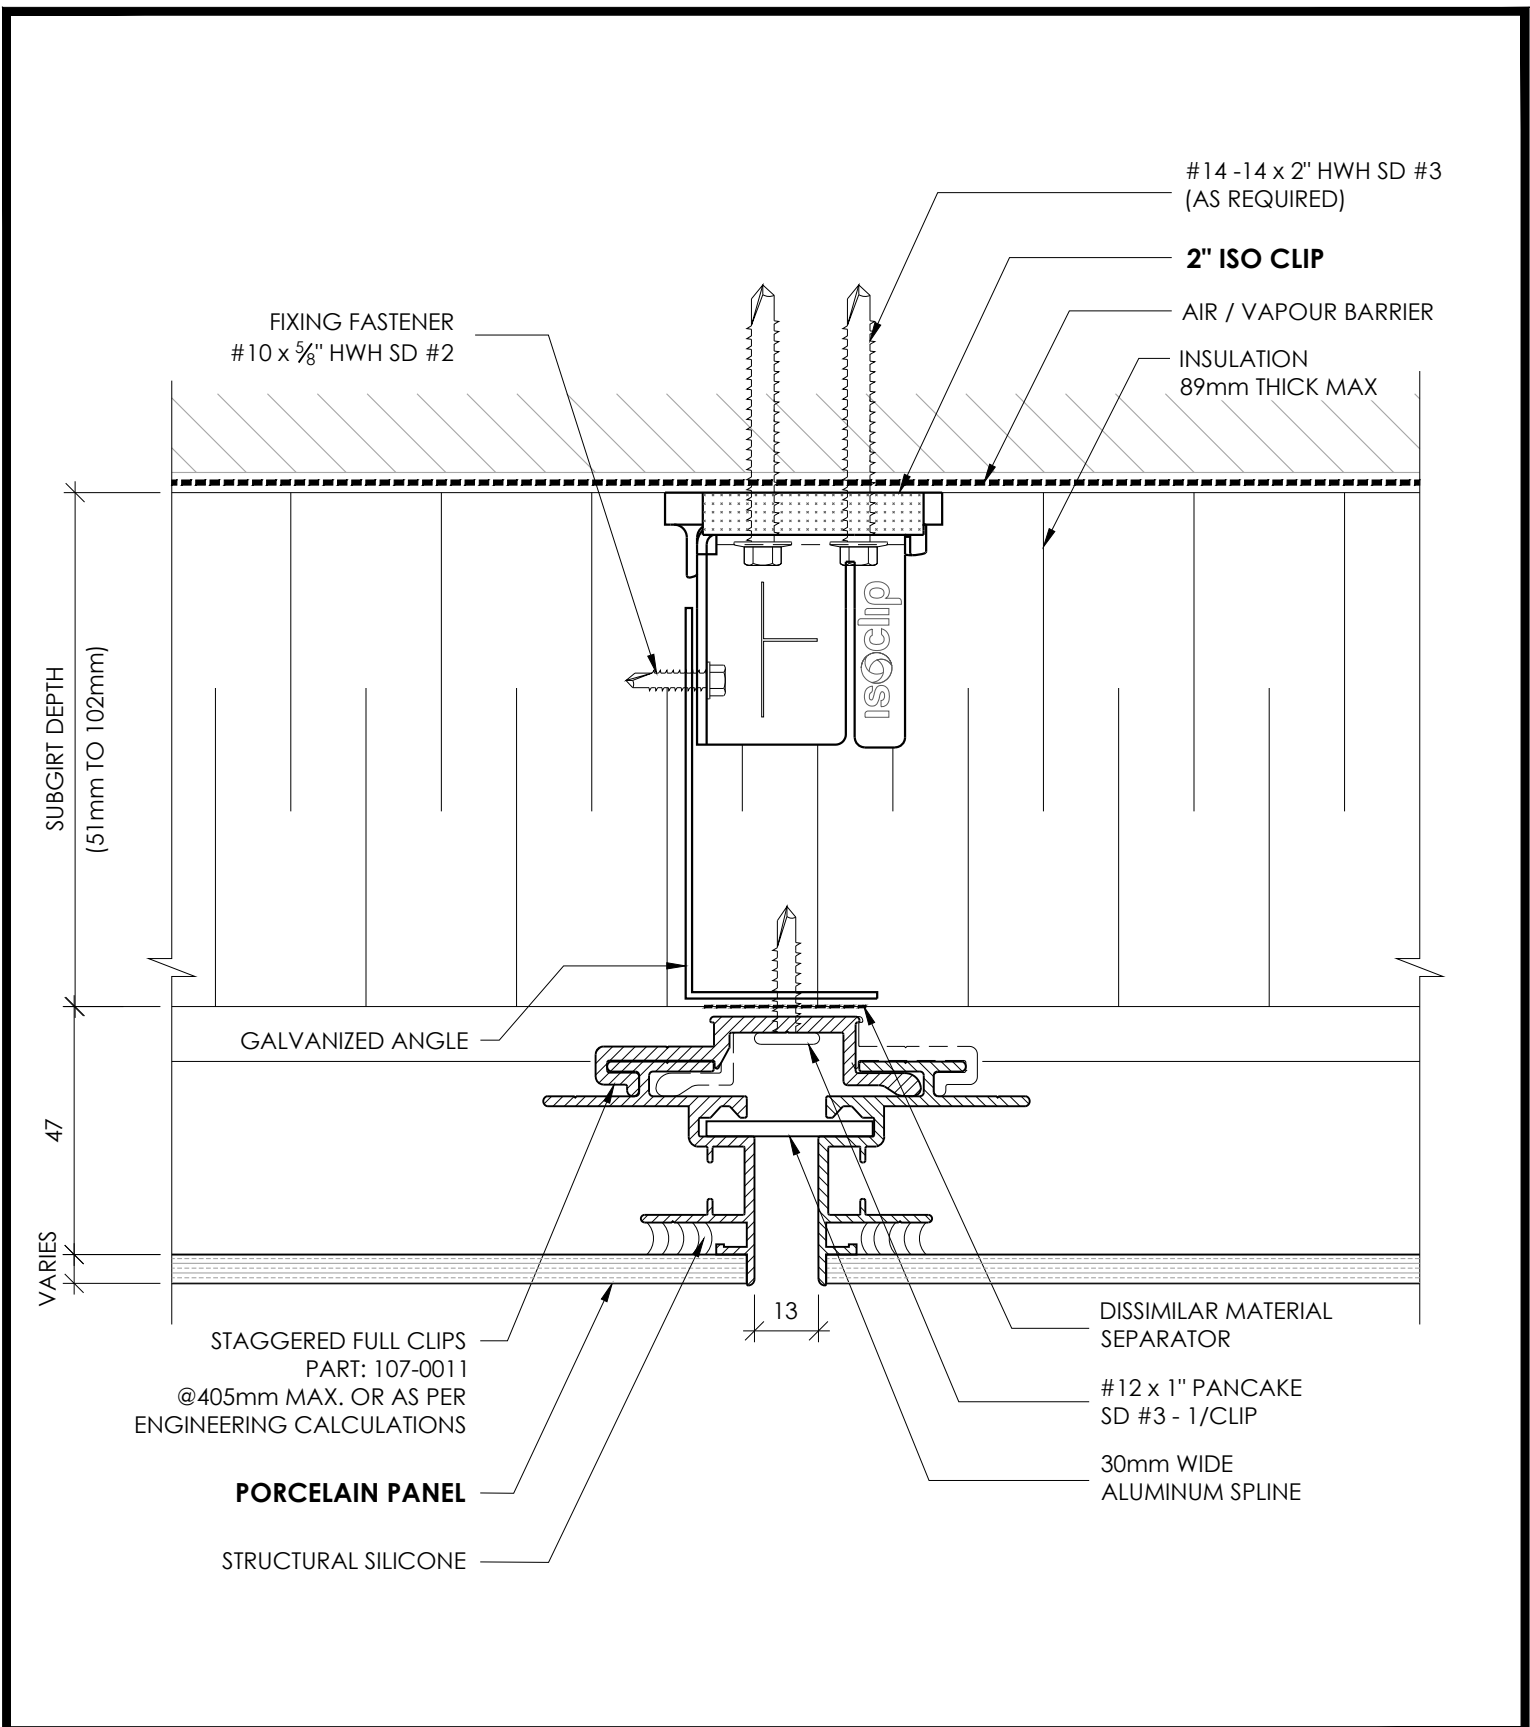

**INSIDE CORNER
W/ VERTICAL SUB-FRAMING**

DETAIL 10V

RAINSCREEN PORCELAIN PANEL SYSTEM

OUTSIDE CORNER

DETAIL 11

RAINSCREEN PORCELAIN PANEL SYSTEM

SOFFIT JOINT

DETAIL 12