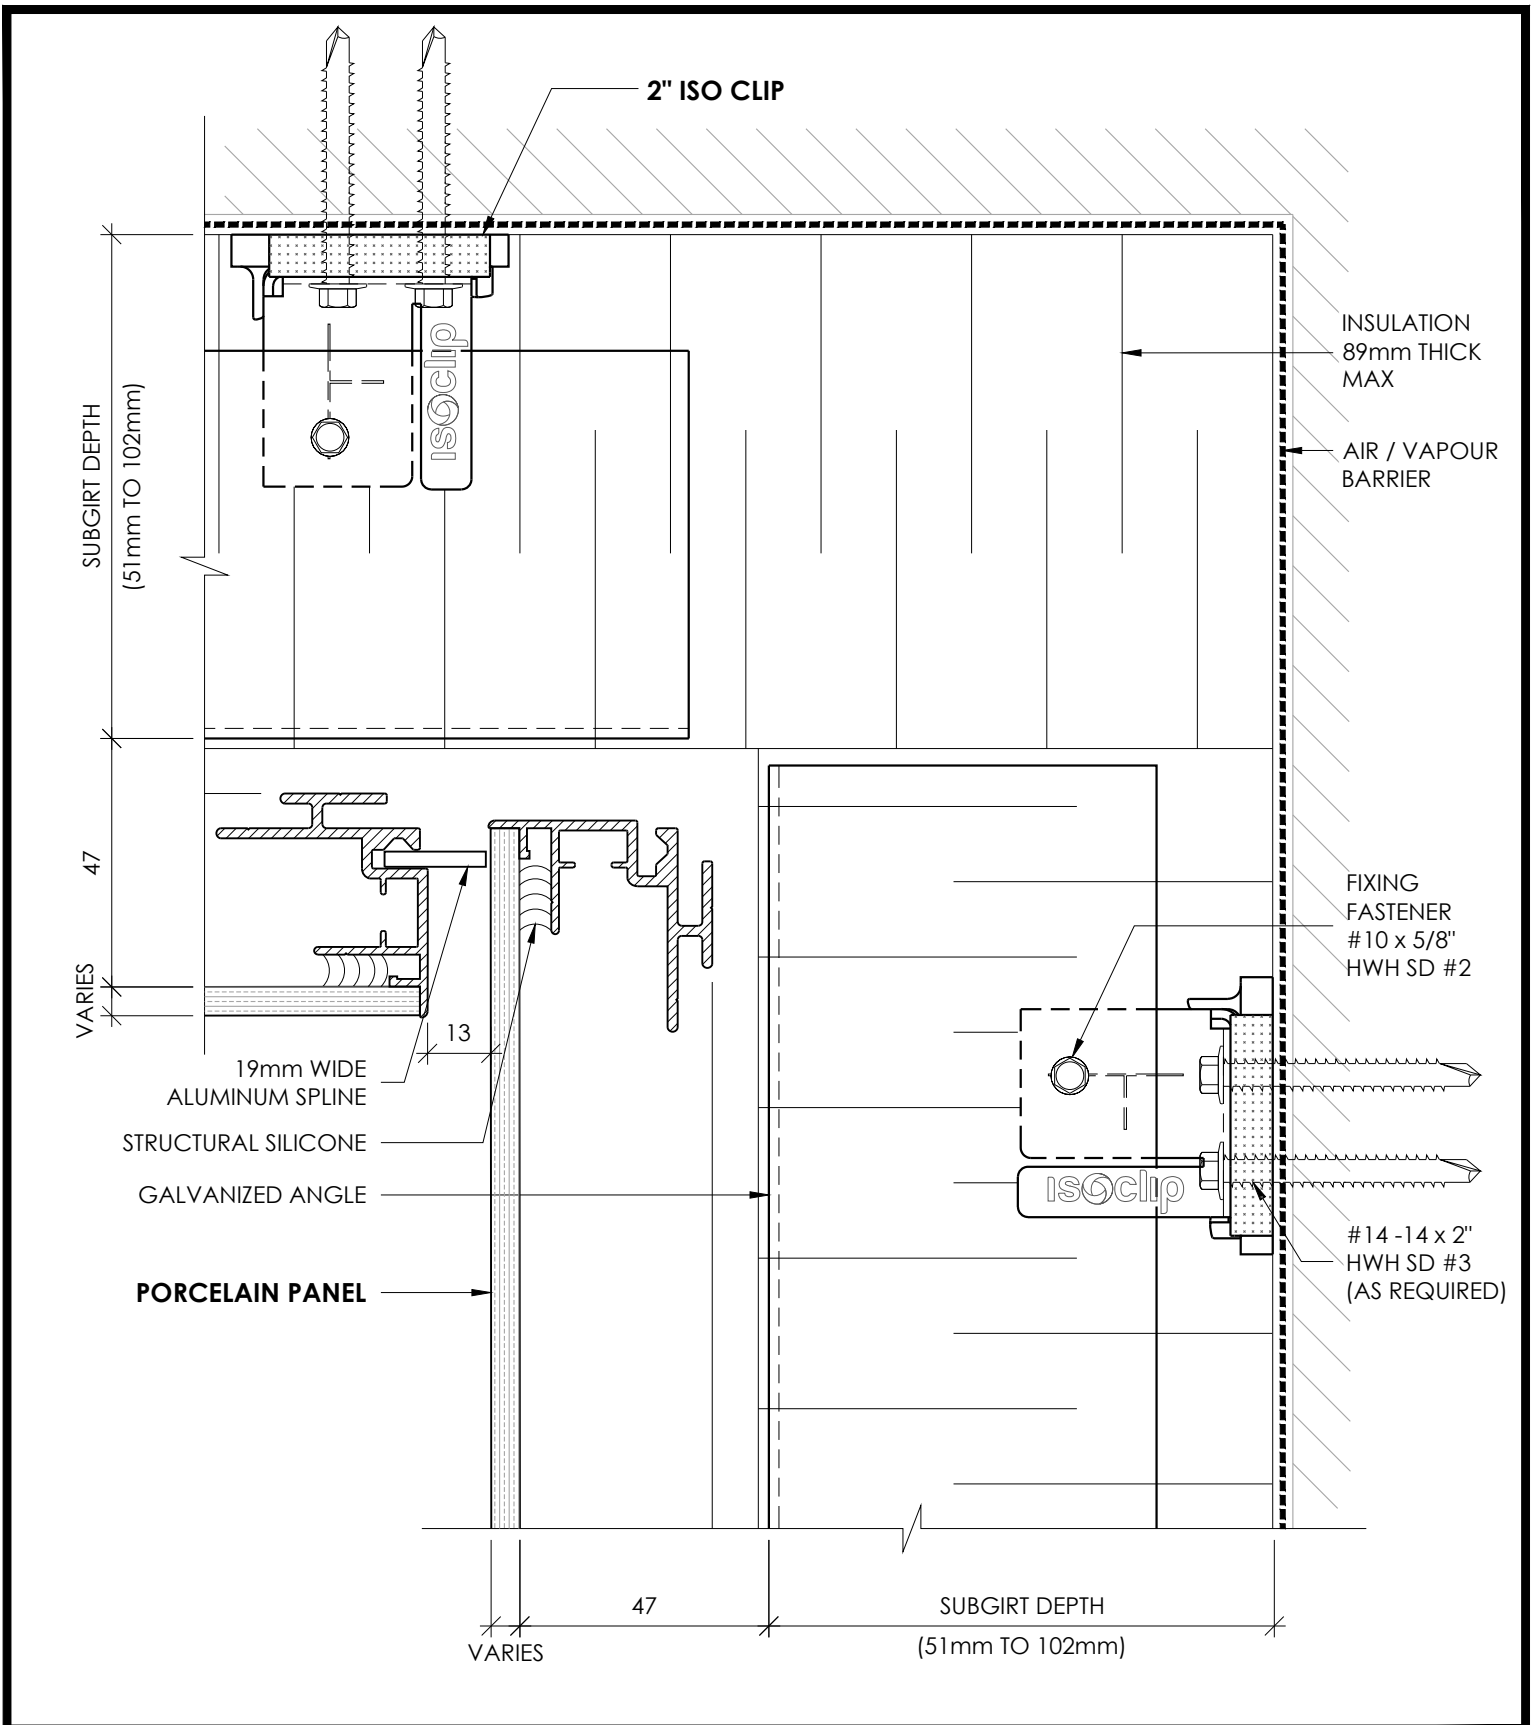

DETAIL 09H

RAINSCREEN PORCELAIN PANEL SYSTEM

**TERMINATION DETAIL
W/ VERTICAL SUB-FRAMING**

DETAIL 09V

RAINSCREEN PORCELAIN PANEL SYSTEM

**INSIDE CORNER
W/ HORIZONTAL SUB-FRAMING**

DETAIL 10H

RAINSCREEN PORCELAIN PANEL SYSTEM