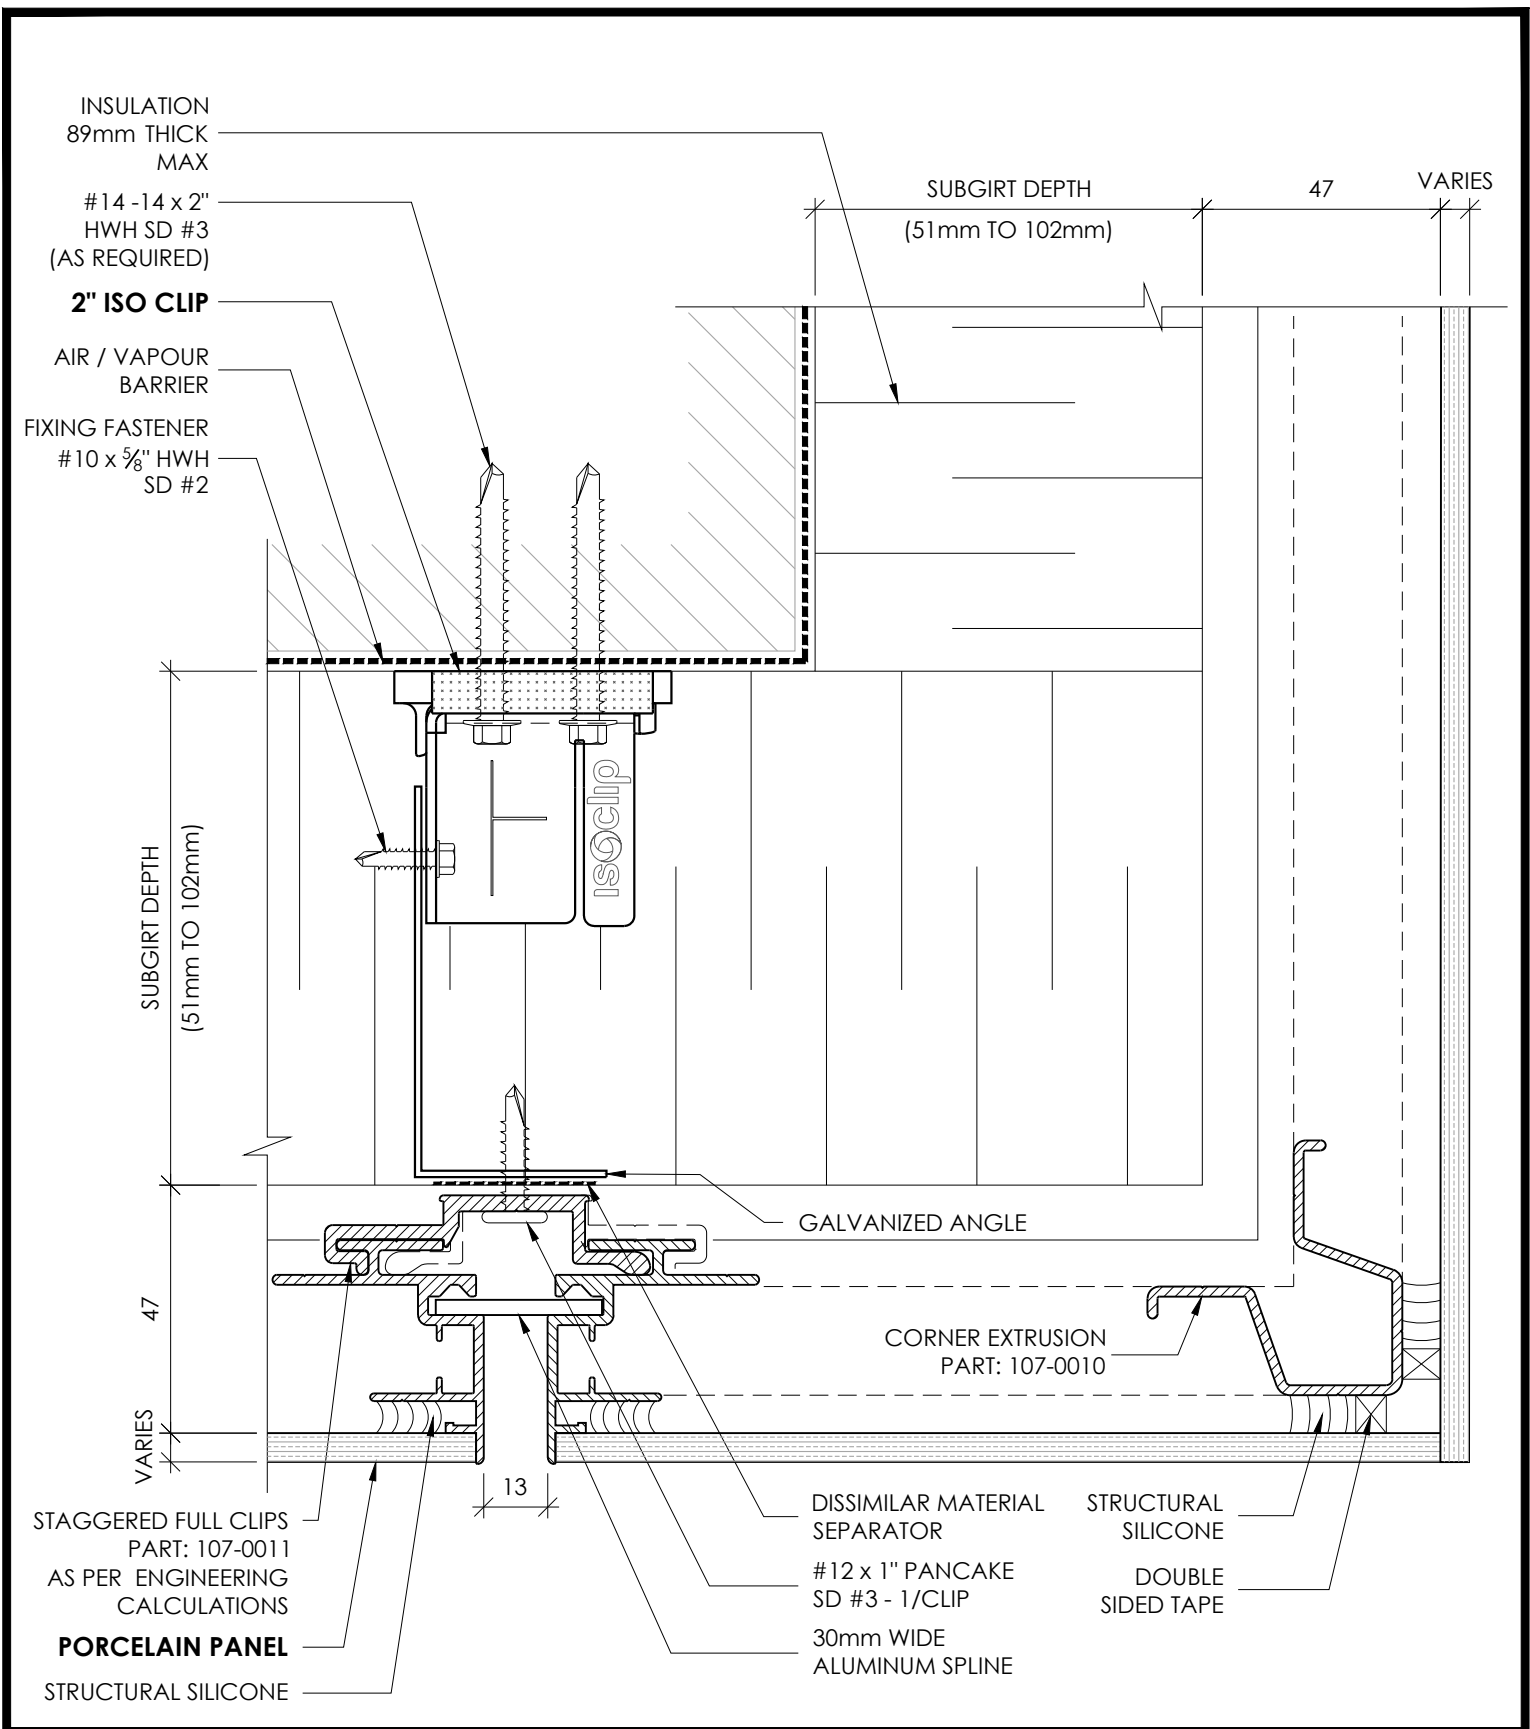

**INSIDE CORNER
W/ VERTICAL SUB-FRAMING**

DETAIL 10V

RAINSCREEN PORCELAIN PANEL SYSTEM

OUTSIDE CORNER

DETAIL 11

RAINSCREEN PORCELAIN PANEL SYSTEM

SOFFIT JOINT

DETAIL 12