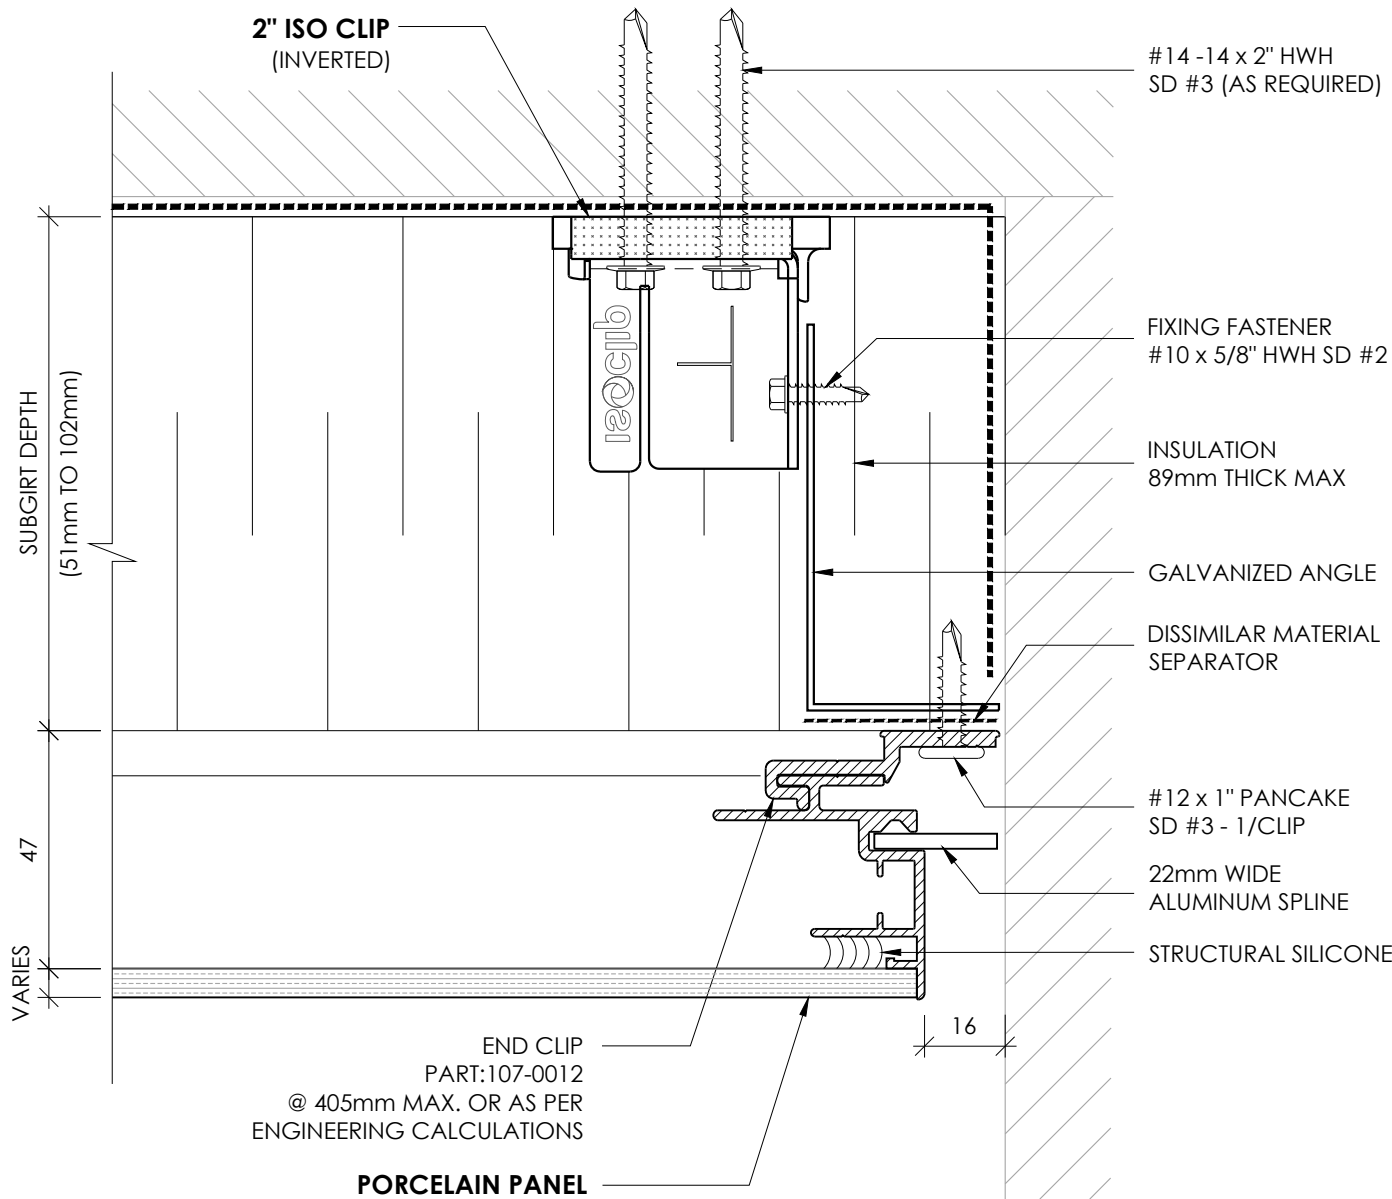

RAINSCREEN PORCELAIN PANEL SYSTEM

**TERMINATION DETAIL
W/ VERTICAL SUB-FRAMING**

DETAIL 09V