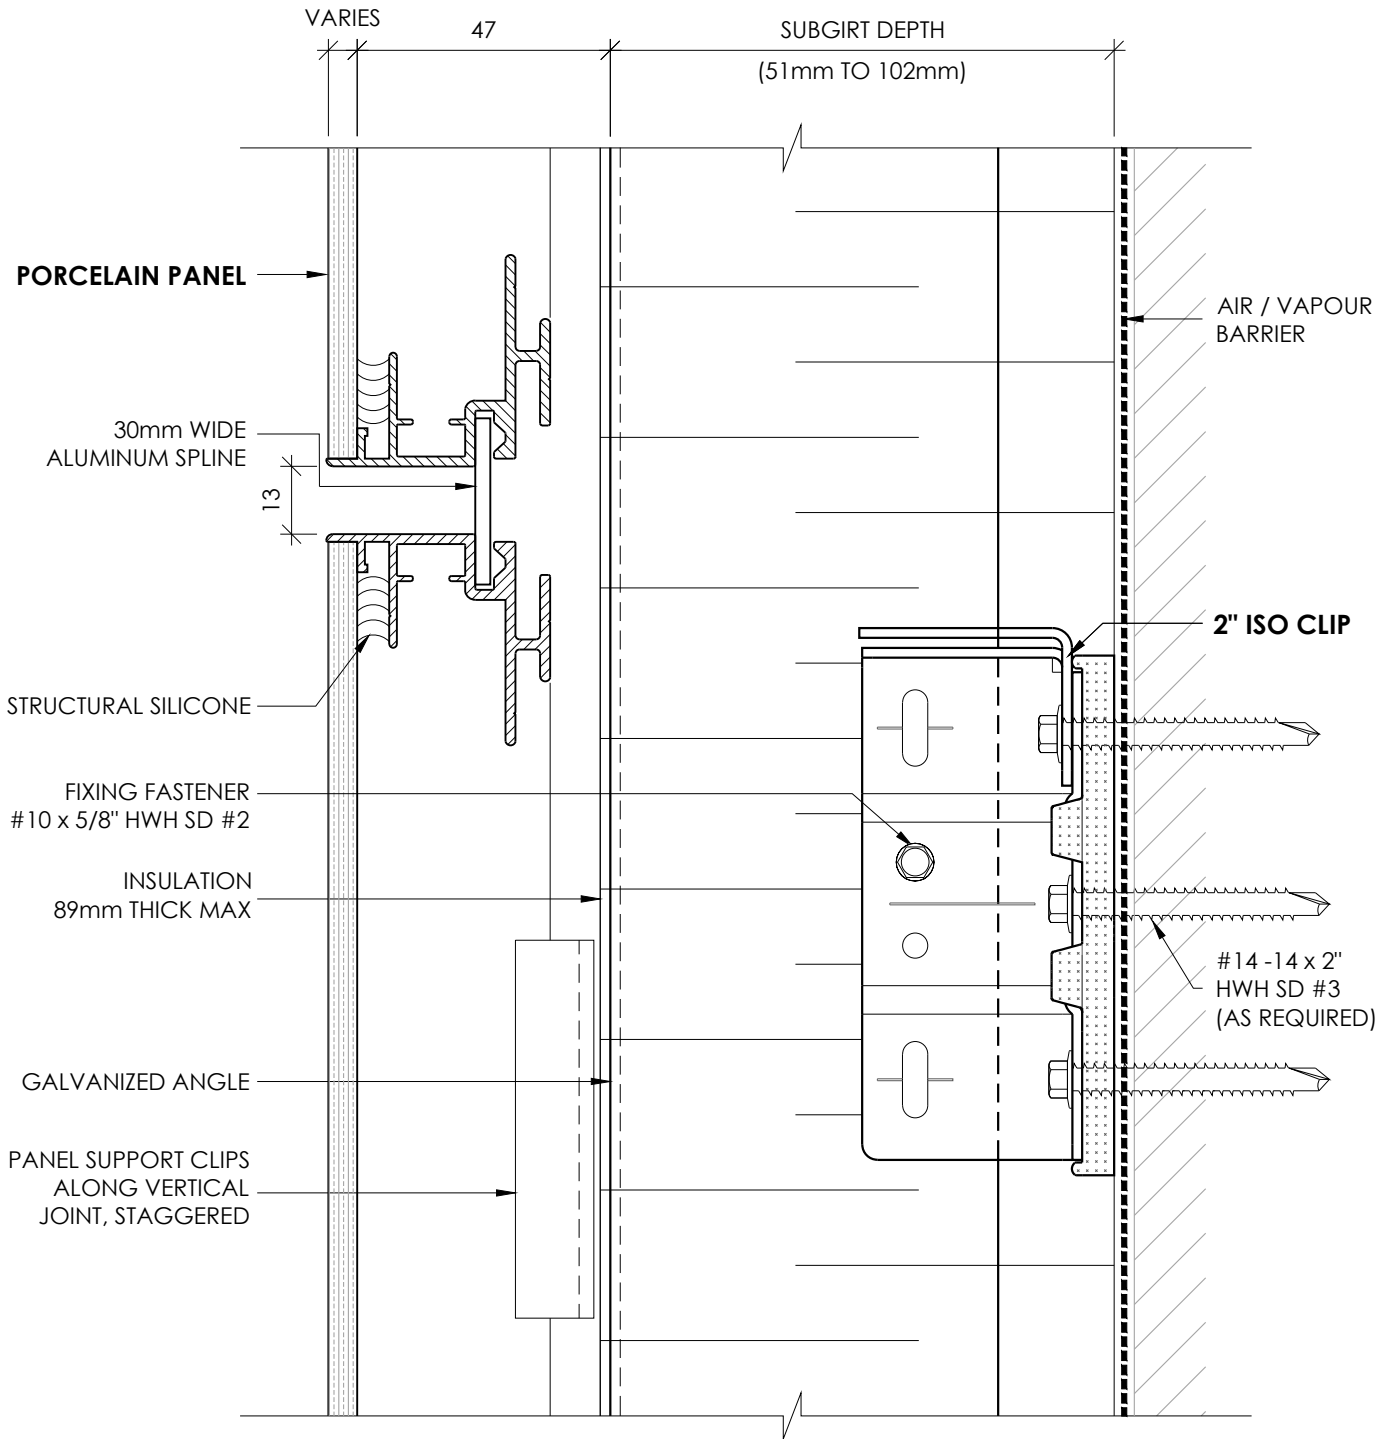

RAINSCREEN PORCELAIN PANEL SYSTEM

STX
RAINSCREEN PORCELAIN

DETAIL LAYOUT

RAINSCREEN PORCELAIN PANEL SYSTEM

PANEL CONFIGURATION

DETAIL 0

RAINSCREEN PORCELAIN PANEL SYSTEM

STX
RAINSCREEN PORCELAIN

HORIZONTAL JOINT
W/ HORIZONTAL SUB-FRAMING

DETAIL 01H

RAINSCREEN PORCELAIN PANEL SYSTEM

STX
RAINSCREEN PORCELAIN

HORIZONTAL JOINT
W/ VERTICAL SUB-FRAMING

DETAIL 01V

RAINSCREEN PORCELAIN PANEL SYSTEM

VERTICAL JOINT
W/ HORIZONTAL SUB-FRAMING

DETAIL 02H

RAINSCREEN PORCELAIN PANEL SYSTEM

VERTICAL JOINT
W/ VERTICAL SUB-FRAMING

DETAIL 02V

RAINSCREEN PORCELAIN PANEL SYSTEM

STX
RAINSCREEN PORCELAIN

WINDOW HEAD
W/ HORIZONTAL SUB-FRAMING

DETAIL 03H