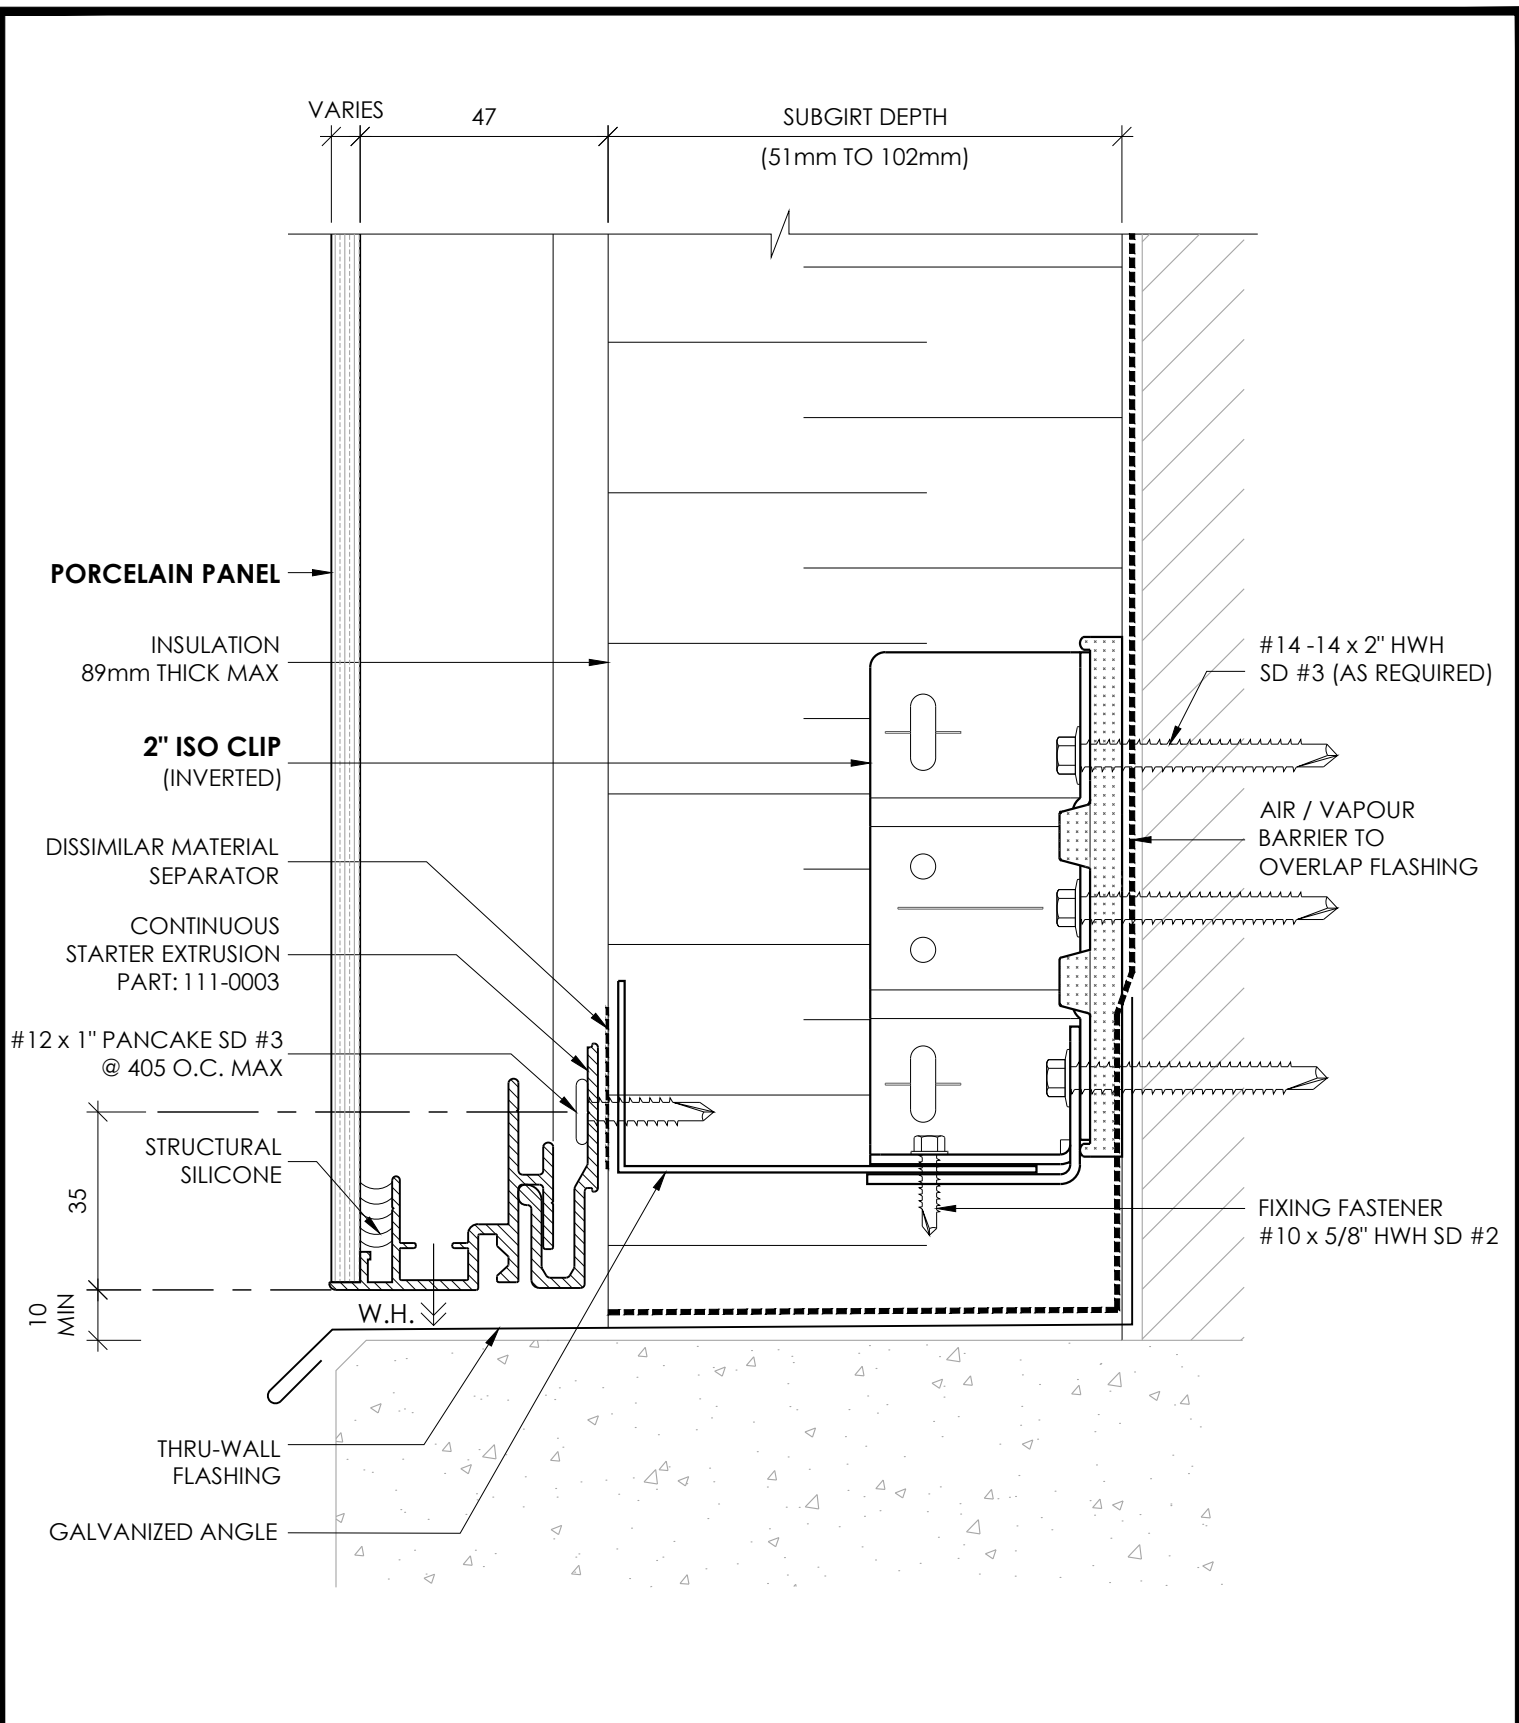

RAINSCREEN PORCELAIN PANEL SYSTEM

**BASE DETAIL
W/ HORIZONTAL SUB-FRAMING**

DETAIL 06H