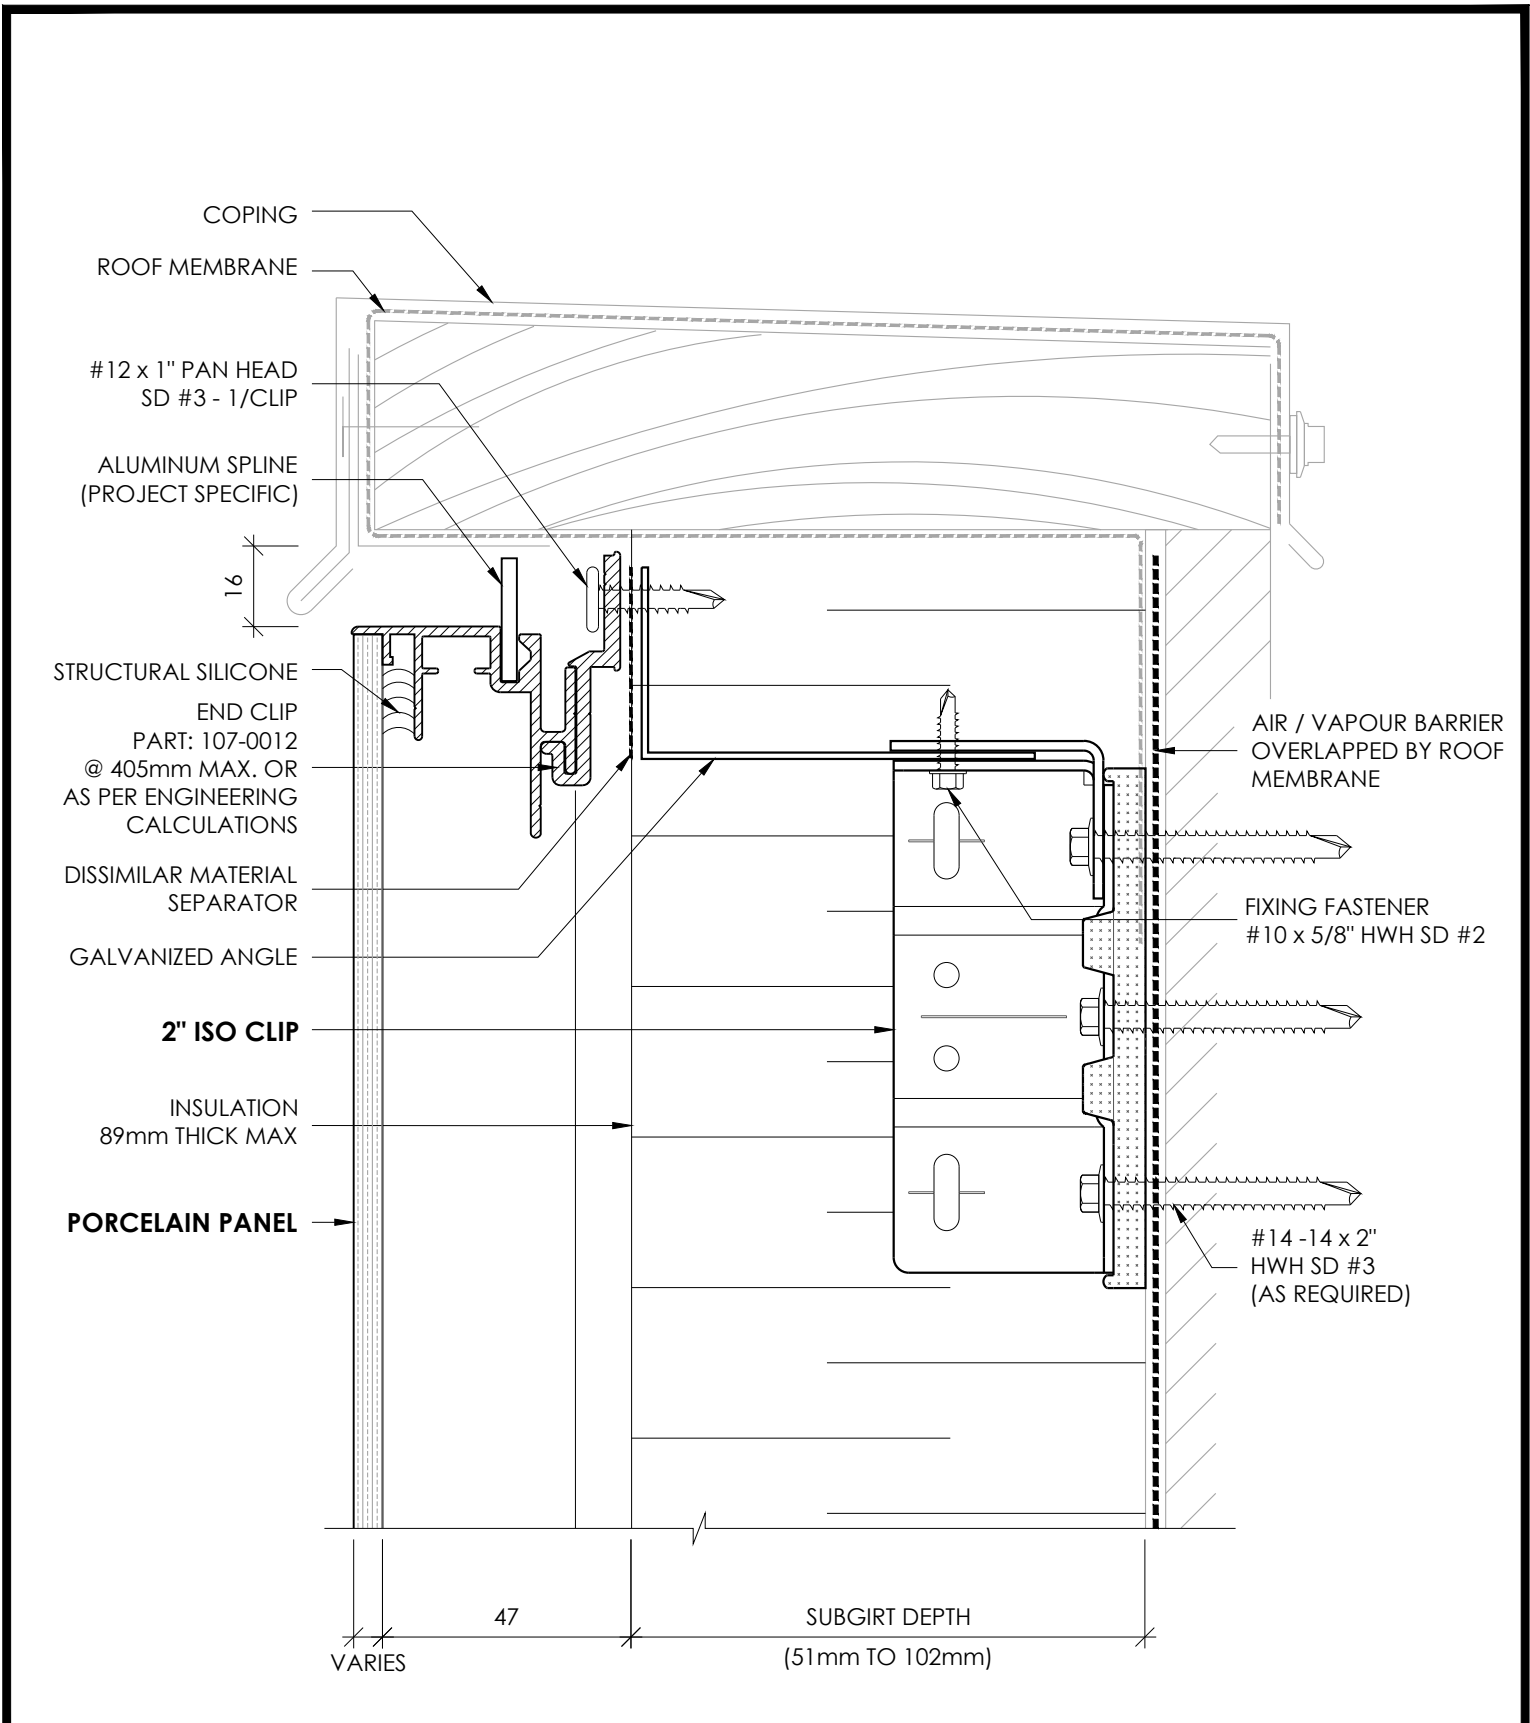

**PARAPET DETAIL
W/ HORIZONTAL SUB-FRAMING**

DETAIL 07H

RAINSCREEN PORCELAIN PANEL SYSTEM

**PARAPET DETAIL
W/ VERTICAL SUB-FRAMING**

DETAIL 07V

RAINSCREEN PORCELAIN PANEL SYSTEM

STX
RAINSCREEN PORCELAIN

PARAPET DETAIL
W/ HORIZONTAL SUB-FRAMING