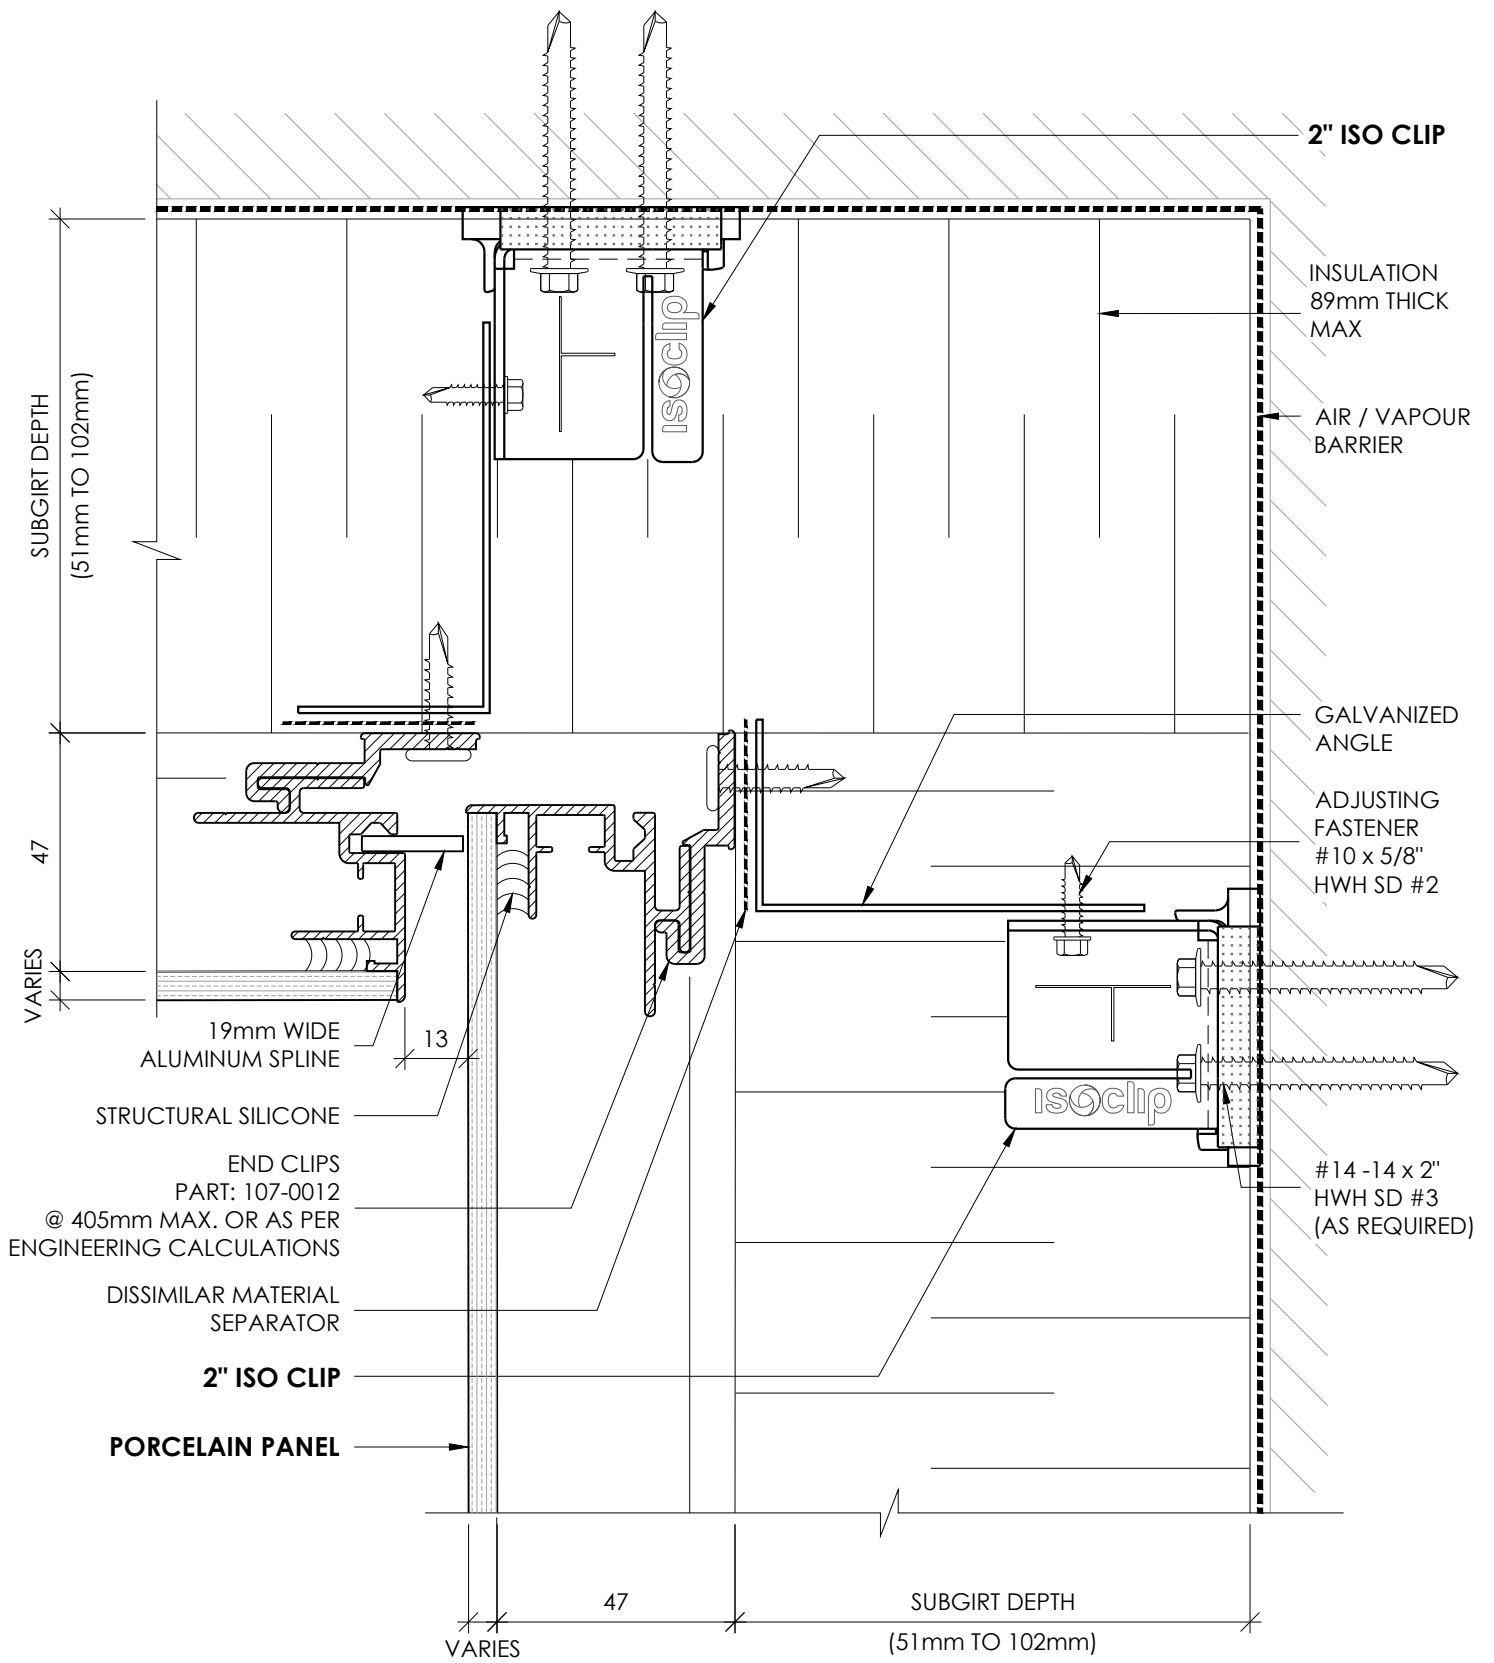

DETAIL 09H

RAINSCREEN PORCELAIN PANEL SYSTEM

**TERMINATION DETAIL
W/ VERTICAL SUB-FRAMING**

DETAIL 09V

RAINSCREEN PORCELAIN PANEL SYSTEM

**INSIDE CORNER
W/ HORIZONTAL SUB-FRAMING**

DETAIL 10H

RAINSCREEN PORCELAIN PANEL SYSTEM

**INSIDE CORNER
W/ VERTICAL SUB-FRAMING**

DETAIL 10V

RAINSCREEN PORCELAIN PANEL SYSTEM

OUTSIDE CORNER

DETAIL 11

RAINSCREEN PORCELAIN PANEL SYSTEM

SOFFIT JOINT

DETAIL 12