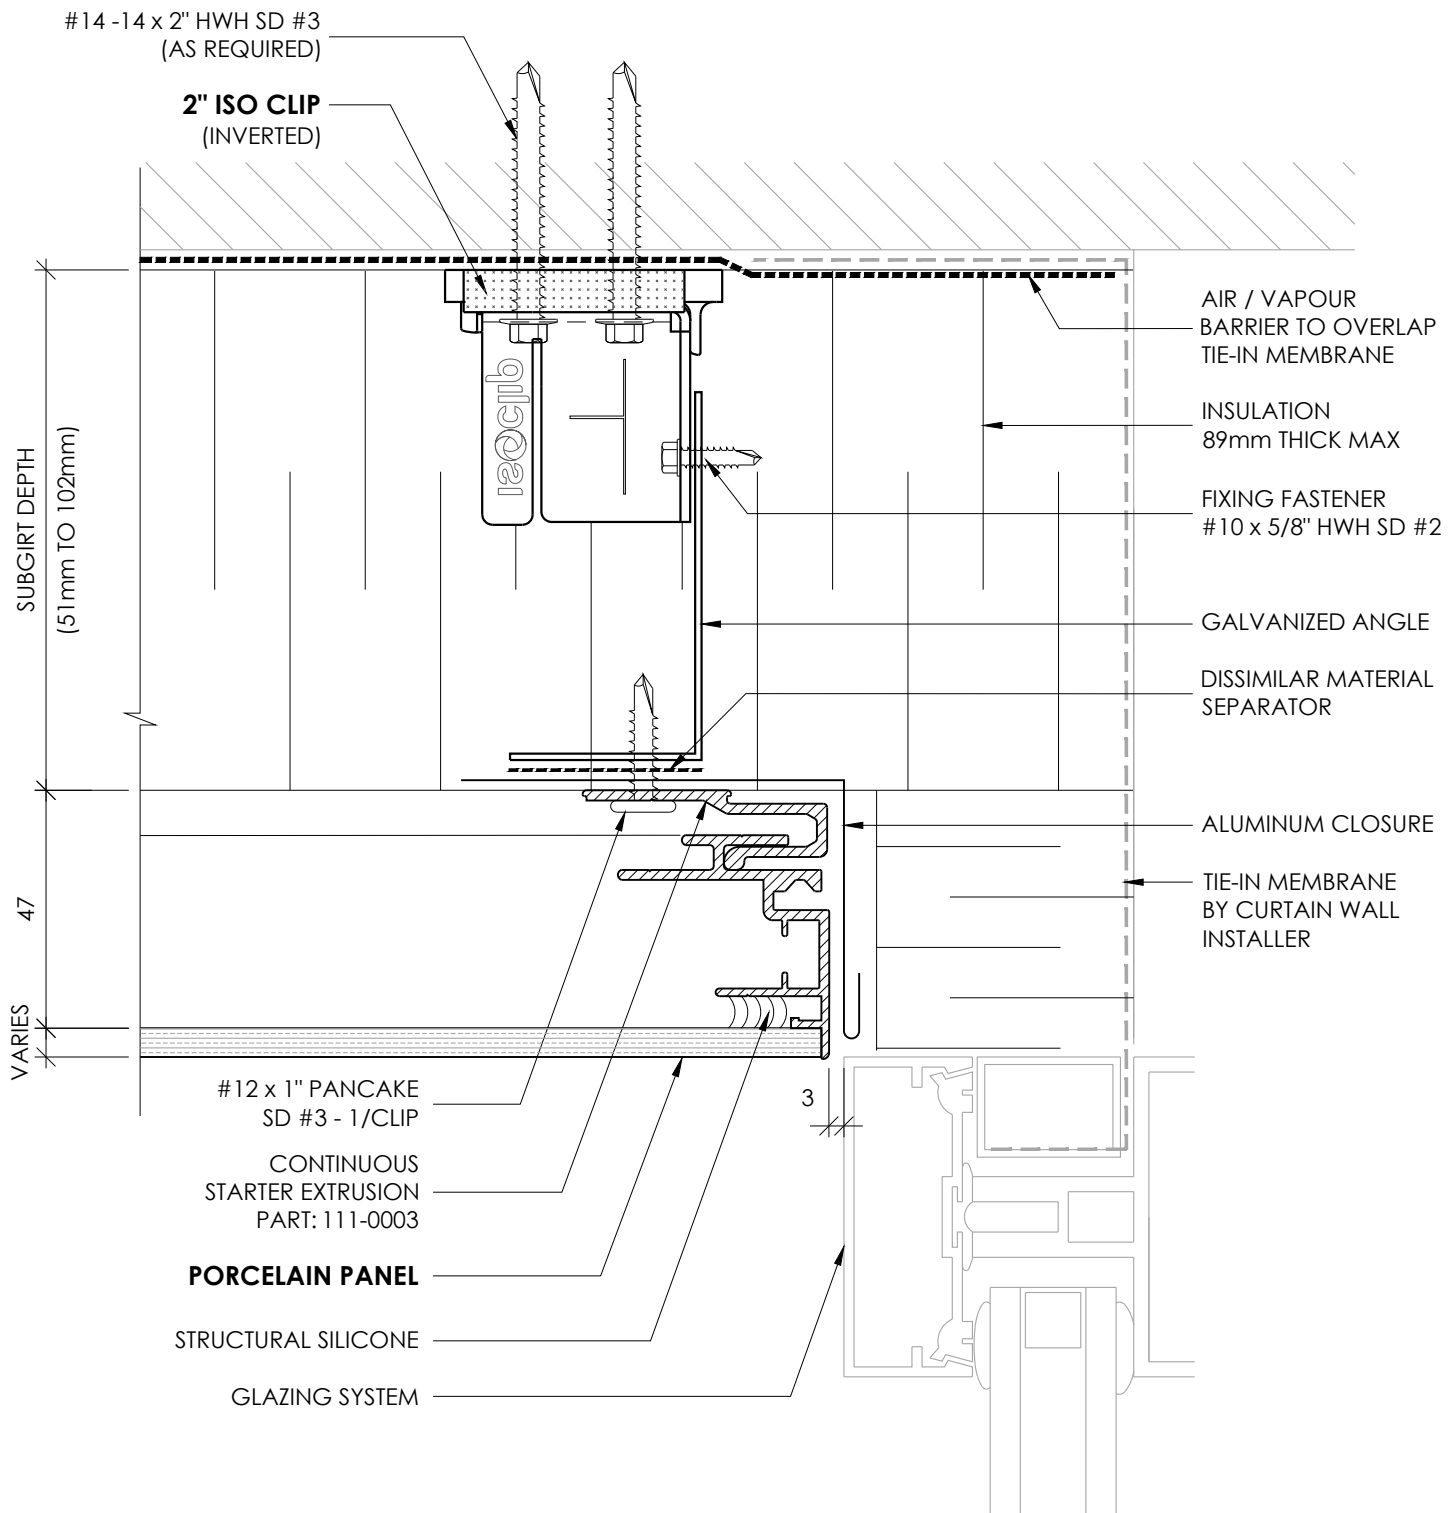

RAINSCREEN PORCELAIN PANEL SYSTEM

STX
RAINSCREEN PORCELAIN

SOFFIT TERMINATION JOINT

DETAIL 14