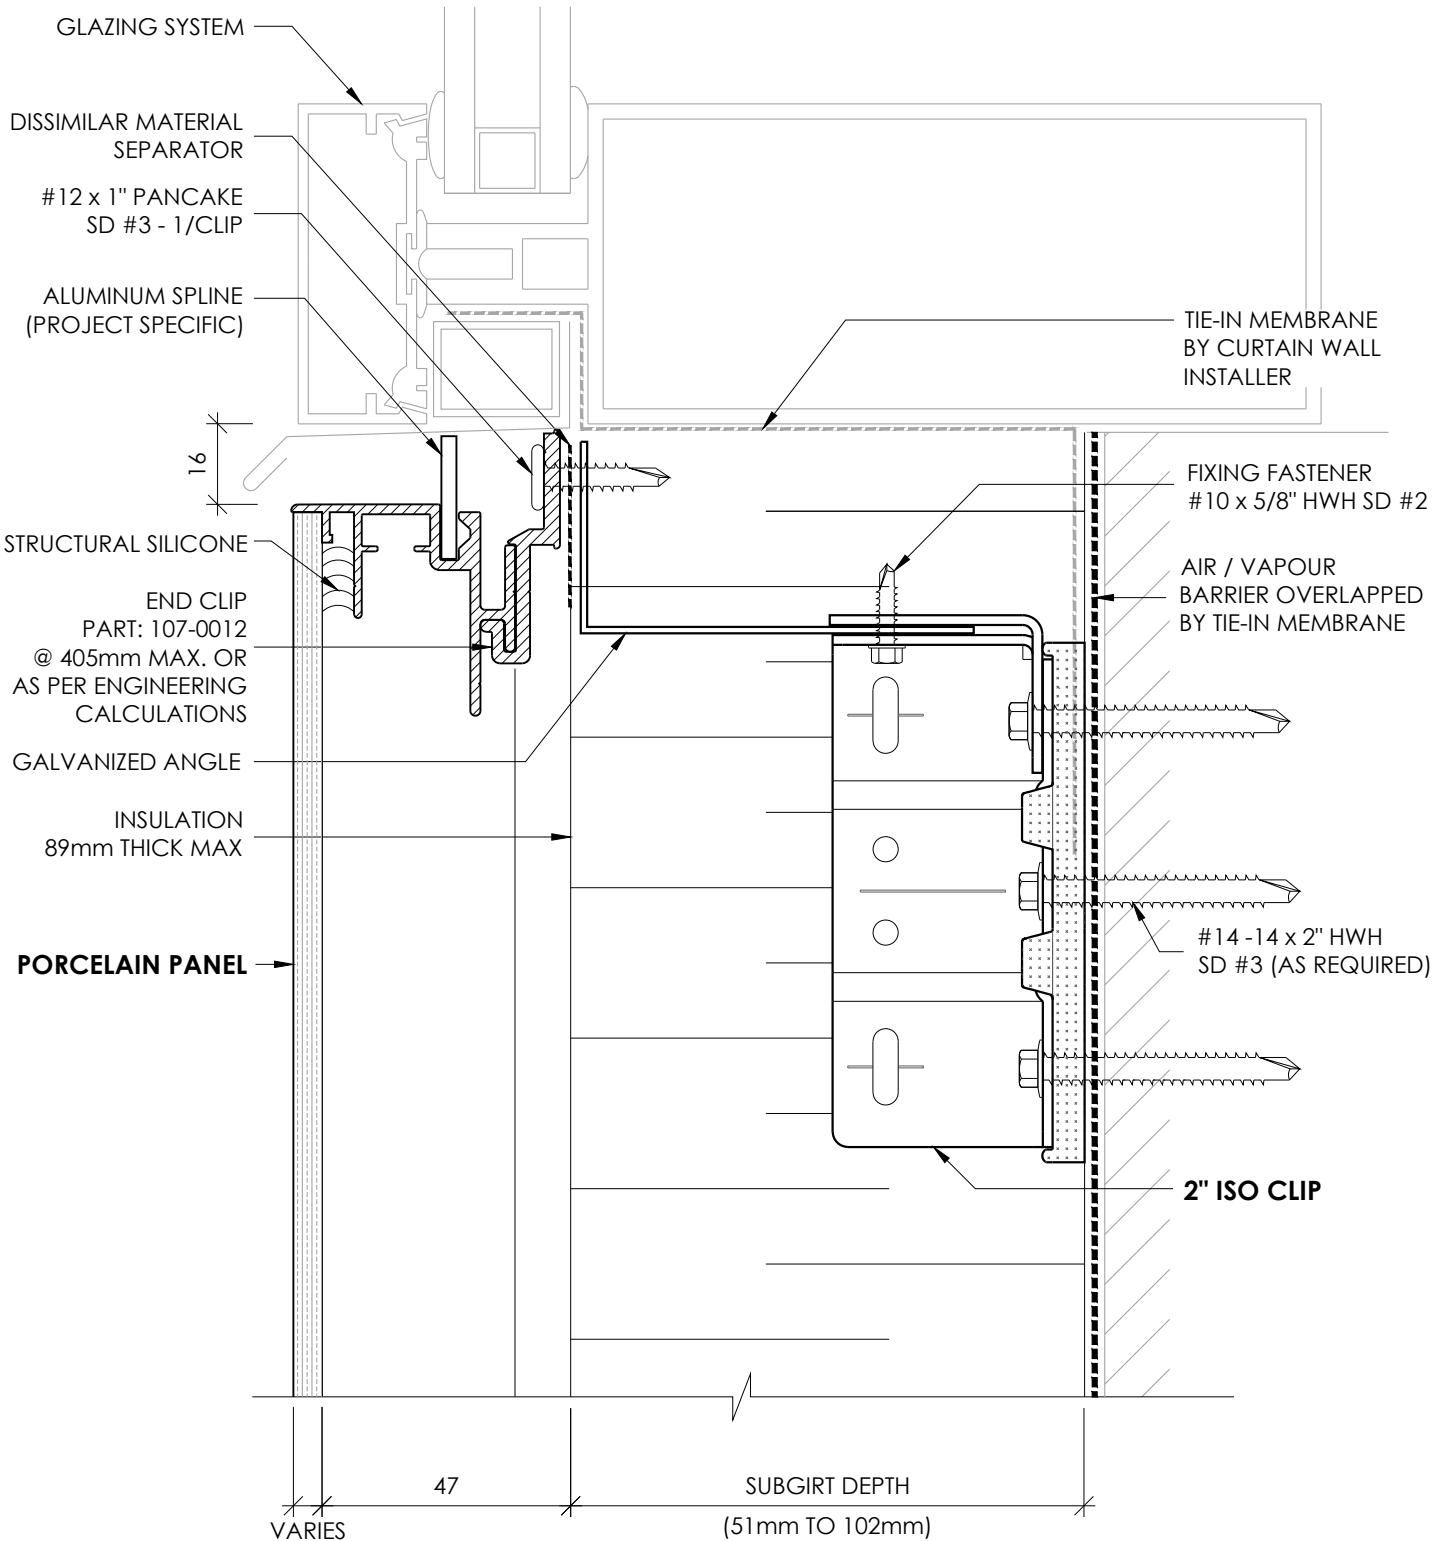

RAINSCREEN PORCELAIN PANEL SYSTEM

WINDOW SILL
W/ HORIZONTAL SUB-FRAMING

DETAIL 04H