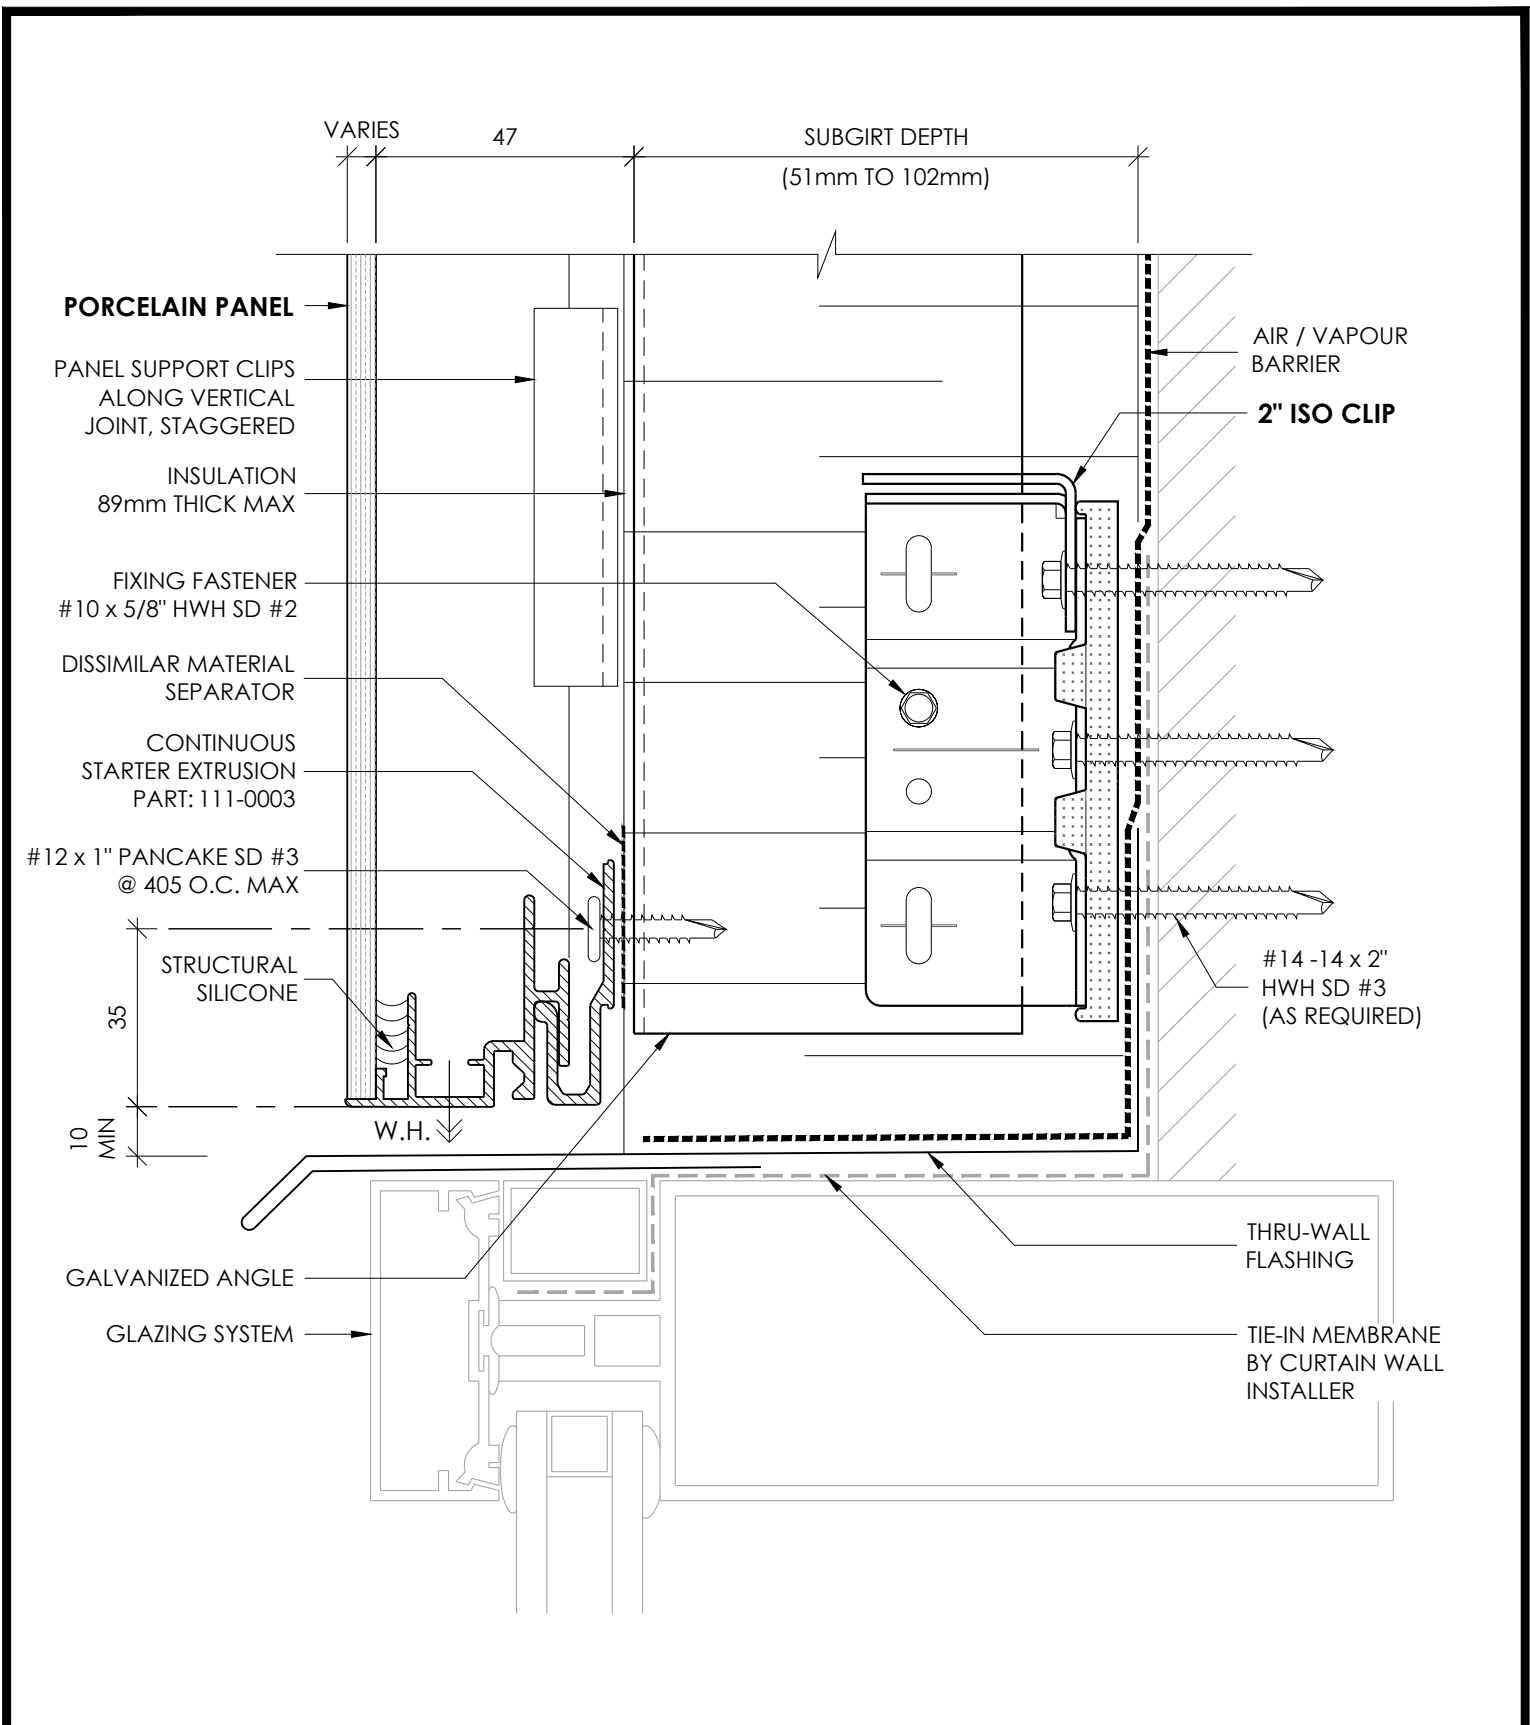

HORIZONTAL JOINT
W/ HORIZONTAL SUB-FRAMING

DETAIL 01H

RAINSCREEN PORCELAIN PANEL SYSTEM

STX
RAINSCREEN PORCELAIN

HORIZONTAL JOINT
W/ VERTICAL SUB-FRAMING

DETAIL 01V

RAINSCREEN PORCELAIN PANEL SYSTEM

VERTICAL JOINT
W/ HORIZONTAL SUB-FRAMING

DETAIL 02H

RAINSCREEN PORCELAIN PANEL SYSTEM

VERTICAL JOINT
W/ VERTICAL SUB-FRAMING

DETAIL 02V

RAINSCREEN PORCELAIN PANEL SYSTEM

STX
RAINSCREEN PORCELAIN

WINDOW HEAD
W/ HORIZONTAL SUB-FRAMING

DETAIL 03H