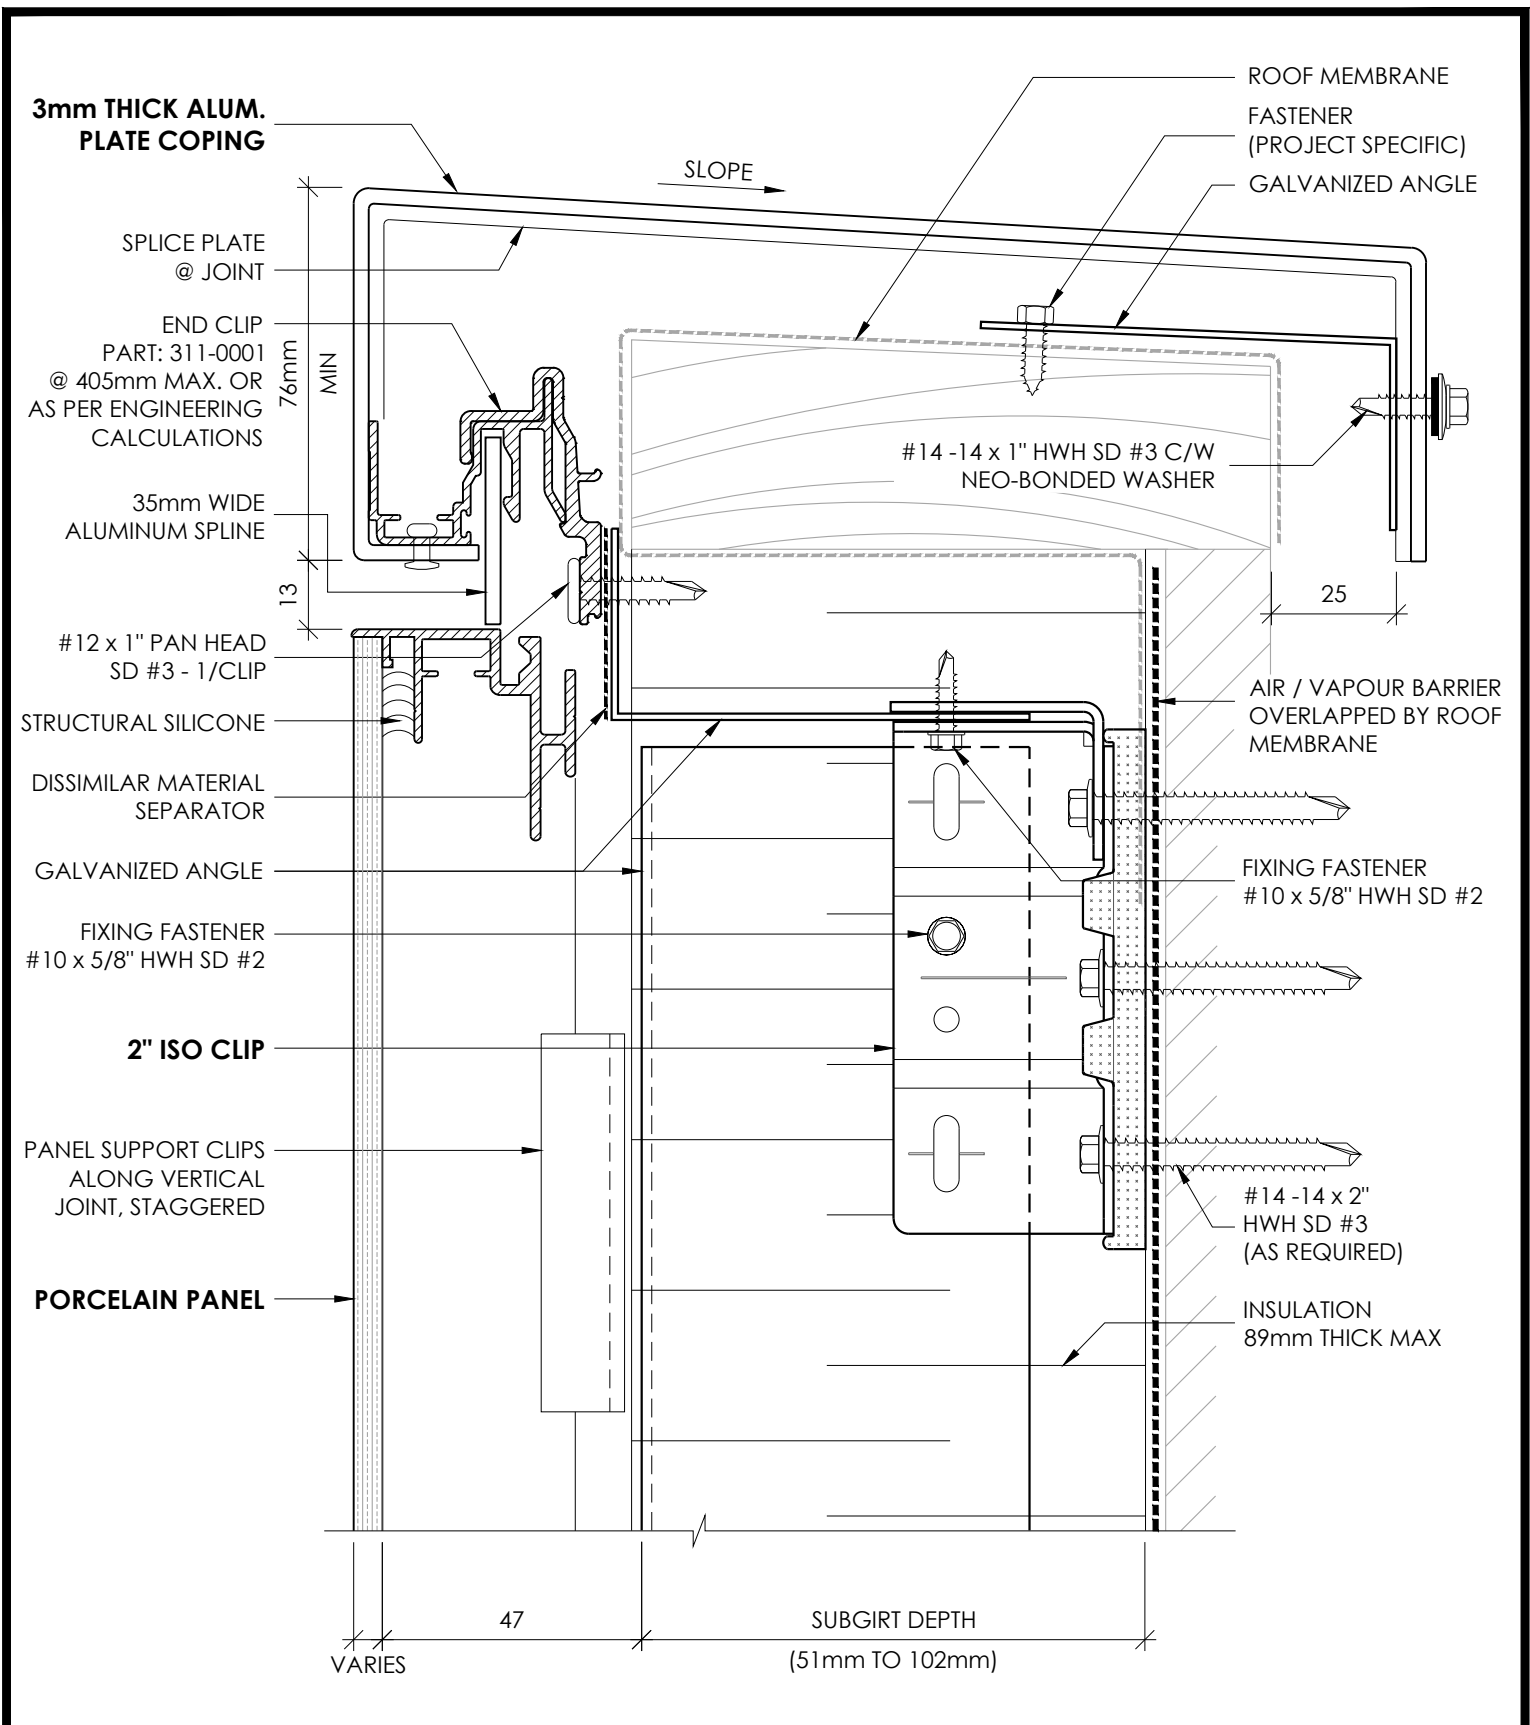

RAINSCREEN PORCELAIN PANEL SYSTEM

**PARAPET DETAIL
W/ VERTICAL SUB-FRAMING**

DETAIL 07V