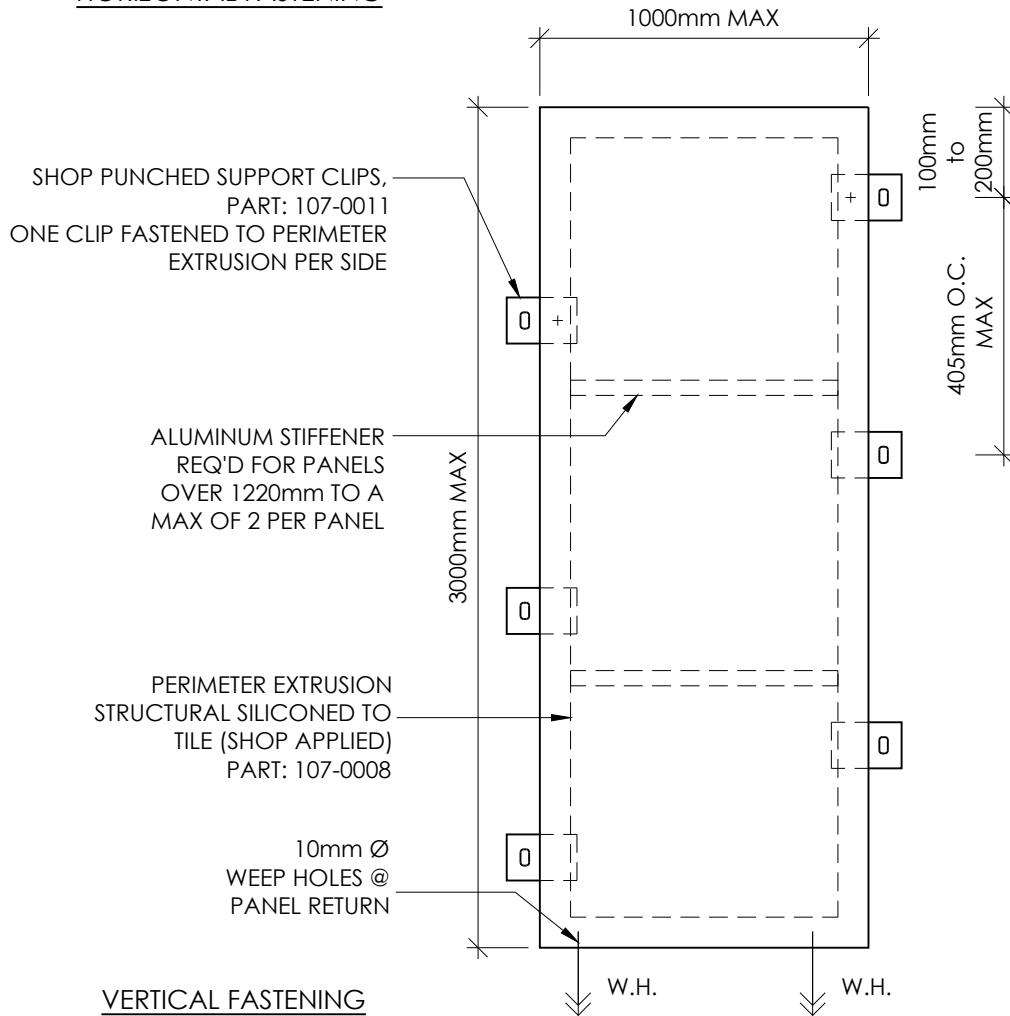

RAINSCREEN PORCELAIN PANEL SYSTEM

STX
RAINSCREEN PORCELAIN

DETAIL LAYOUT

RAINSCREEN PORCELAIN PANEL SYSTEM

PANEL CONFIGURATION

DETAIL 0

RAINSCREEN PORCELAIN PANEL SYSTEM

STX
RAINSCREEN PORCELAIN

HORIZONTAL JOINT
W/ HORIZONTAL SUB-FRAMING

DETAIL 01H

RAINSCREEN PORCELAIN PANEL SYSTEM

STX
RAINSCREEN PORCELAIN

HORIZONTAL JOINT
W/ VERTICAL SUB-FRAMING

DETAIL 01V

RAINSCREEN PORCELAIN PANEL SYSTEM

VERTICAL JOINT
W/ HORIZONTAL SUB-FRAMING

DETAIL 02H

RAINSCREEN PORCELAIN PANEL SYSTEM

VERTICAL JOINT
W/ VERTICAL SUB-FRAMING

DETAIL 02V

RAINSCREEN PORCELAIN PANEL SYSTEM

STX
RAINSCREEN PORCELAIN

WINDOW HEAD
W/ HORIZONTAL SUB-FRAMING

DETAIL 03H