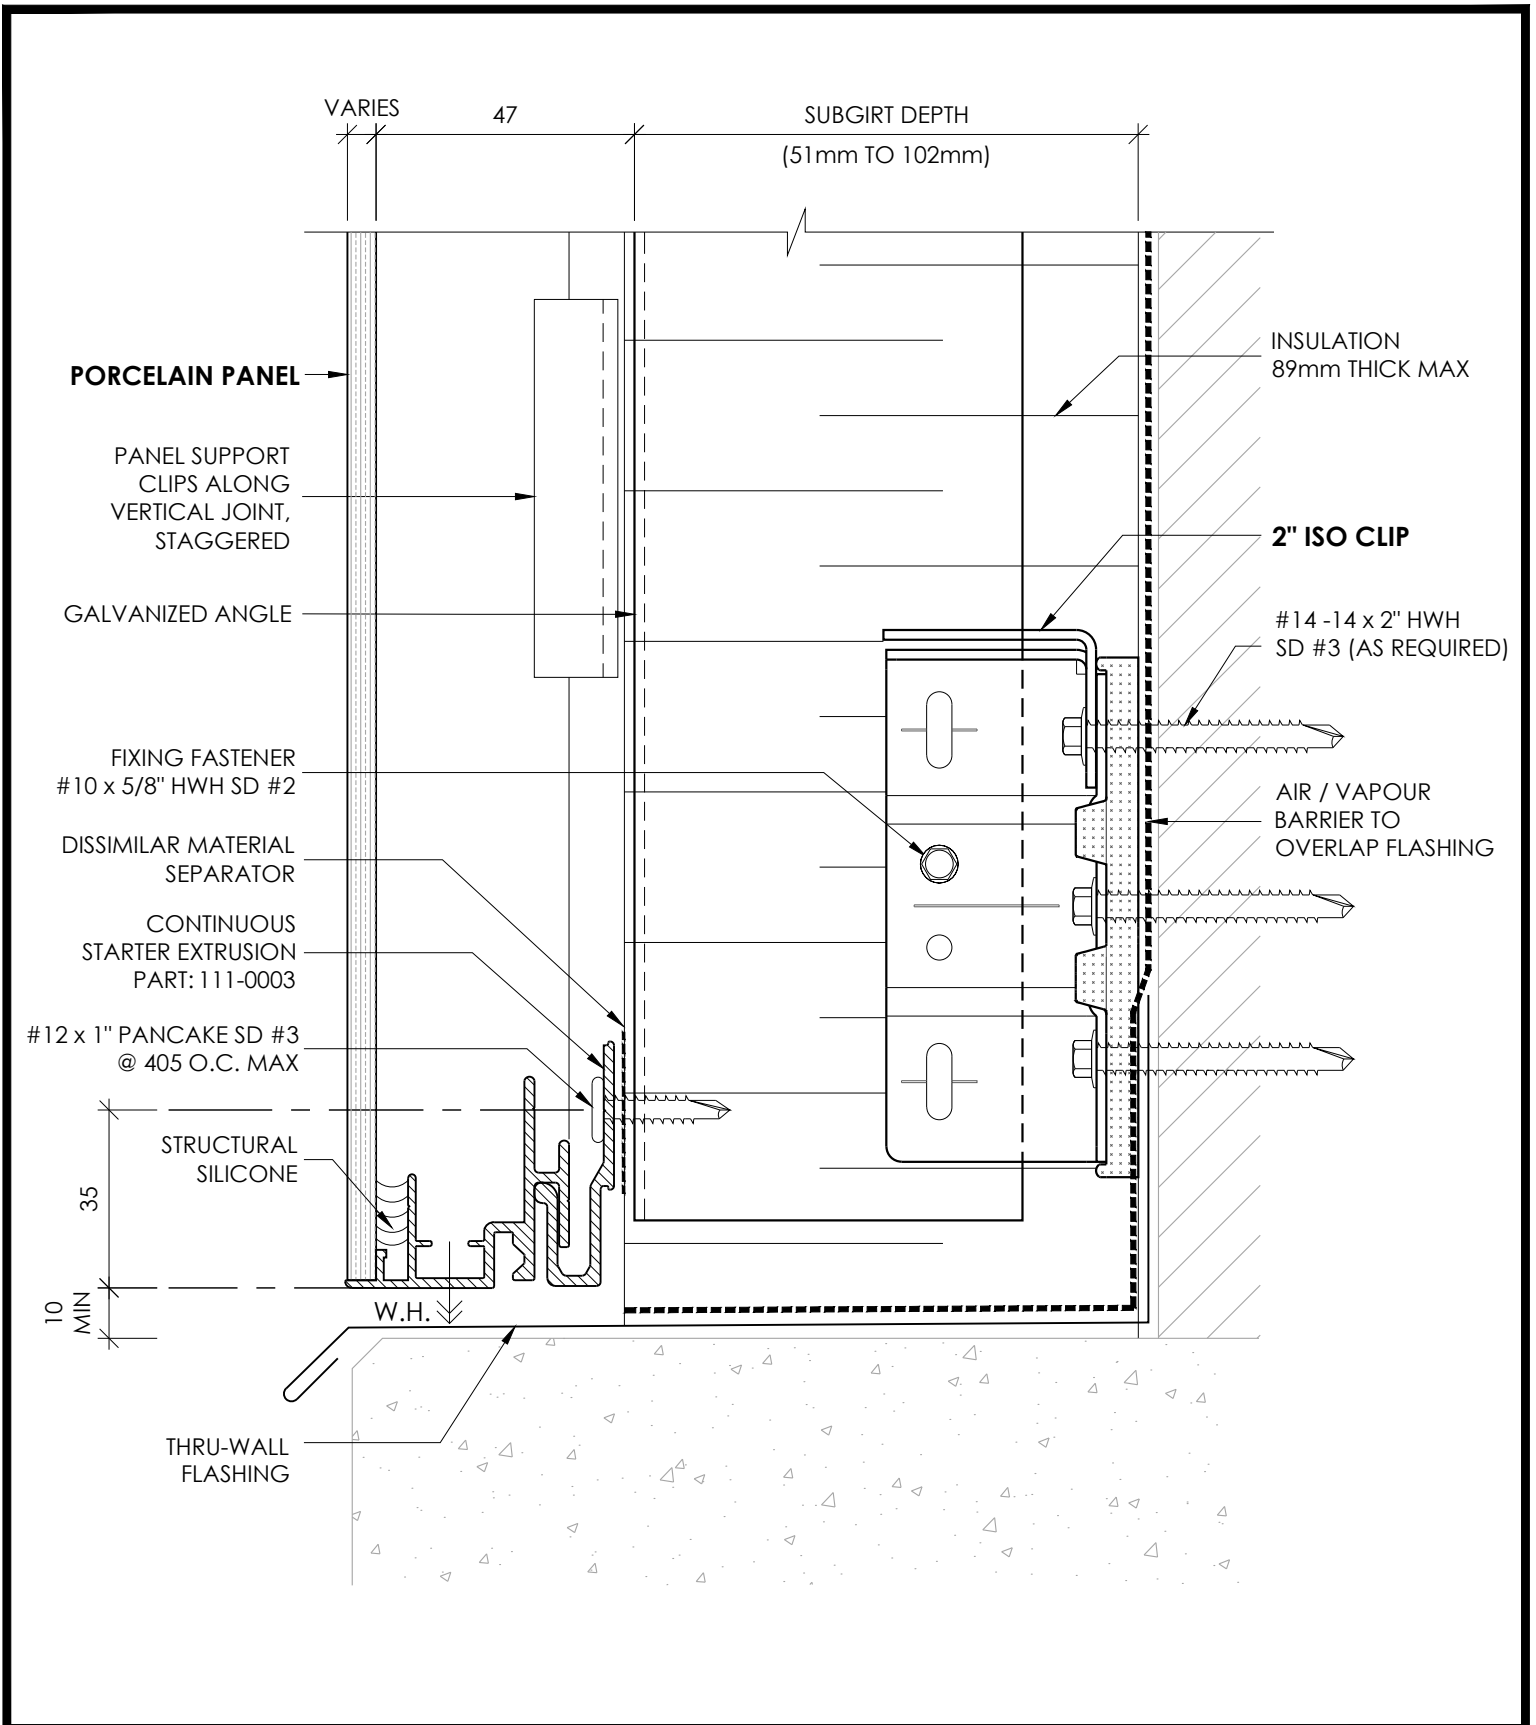

DETAIL 05V

RAINSCREEN PORCELAIN PANEL SYSTEM

**BASE DETAIL
W/ HORIZONTAL SUB-FRAMING**

DETAIL 06H

RAINSCREEN PORCELAIN PANEL SYSTEM

BASE DETAIL
W/ VERTICAL SUB-FRAMING

DETAIL 06V

RAINSCREEN PORCELAIN PANEL SYSTEM