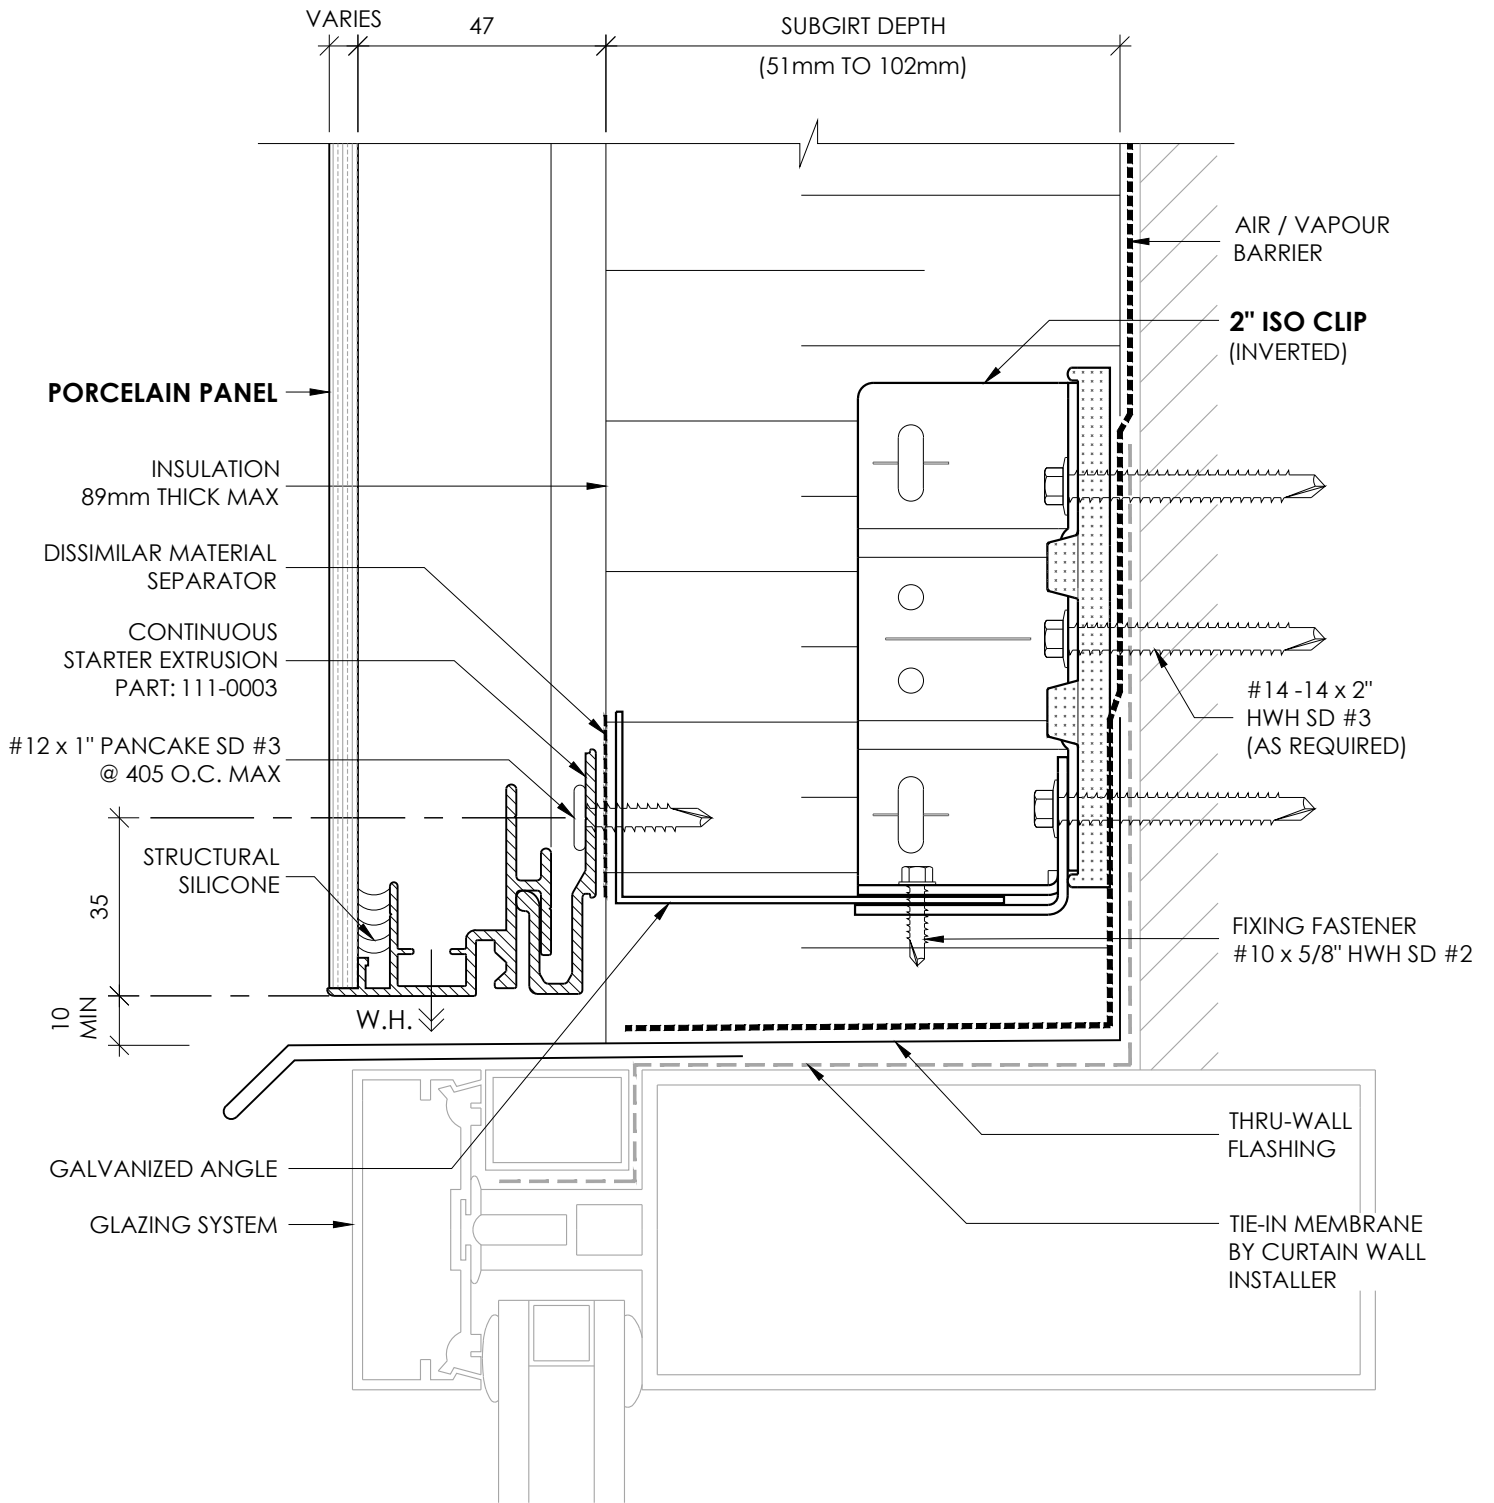

HORIZONTAL JOINT
W/ HORIZONTAL SUB-FRAMING

DETAIL 01H

RAINSCREEN PORCELAIN PANEL SYSTEM

STX
RAINSCREEN PORCELAIN

HORIZONTAL JOINT
W/ VERTICAL SUB-FRAMING

DETAIL 01V

RAINSCREEN PORCELAIN PANEL SYSTEM

VERTICAL JOINT
W/ HORIZONTAL SUB-FRAMING

DETAIL 02H

RAINSCREEN PORCELAIN PANEL SYSTEM

VERTICAL JOINT
W/ VERTICAL SUB-FRAMING

DETAIL 02V

RAINSCREEN PORCELAIN PANEL SYSTEM

STX
RAINSCREEN PORCELAIN

WINDOW HEAD
W/ HORIZONTAL SUB-FRAMING

DETAIL 03H