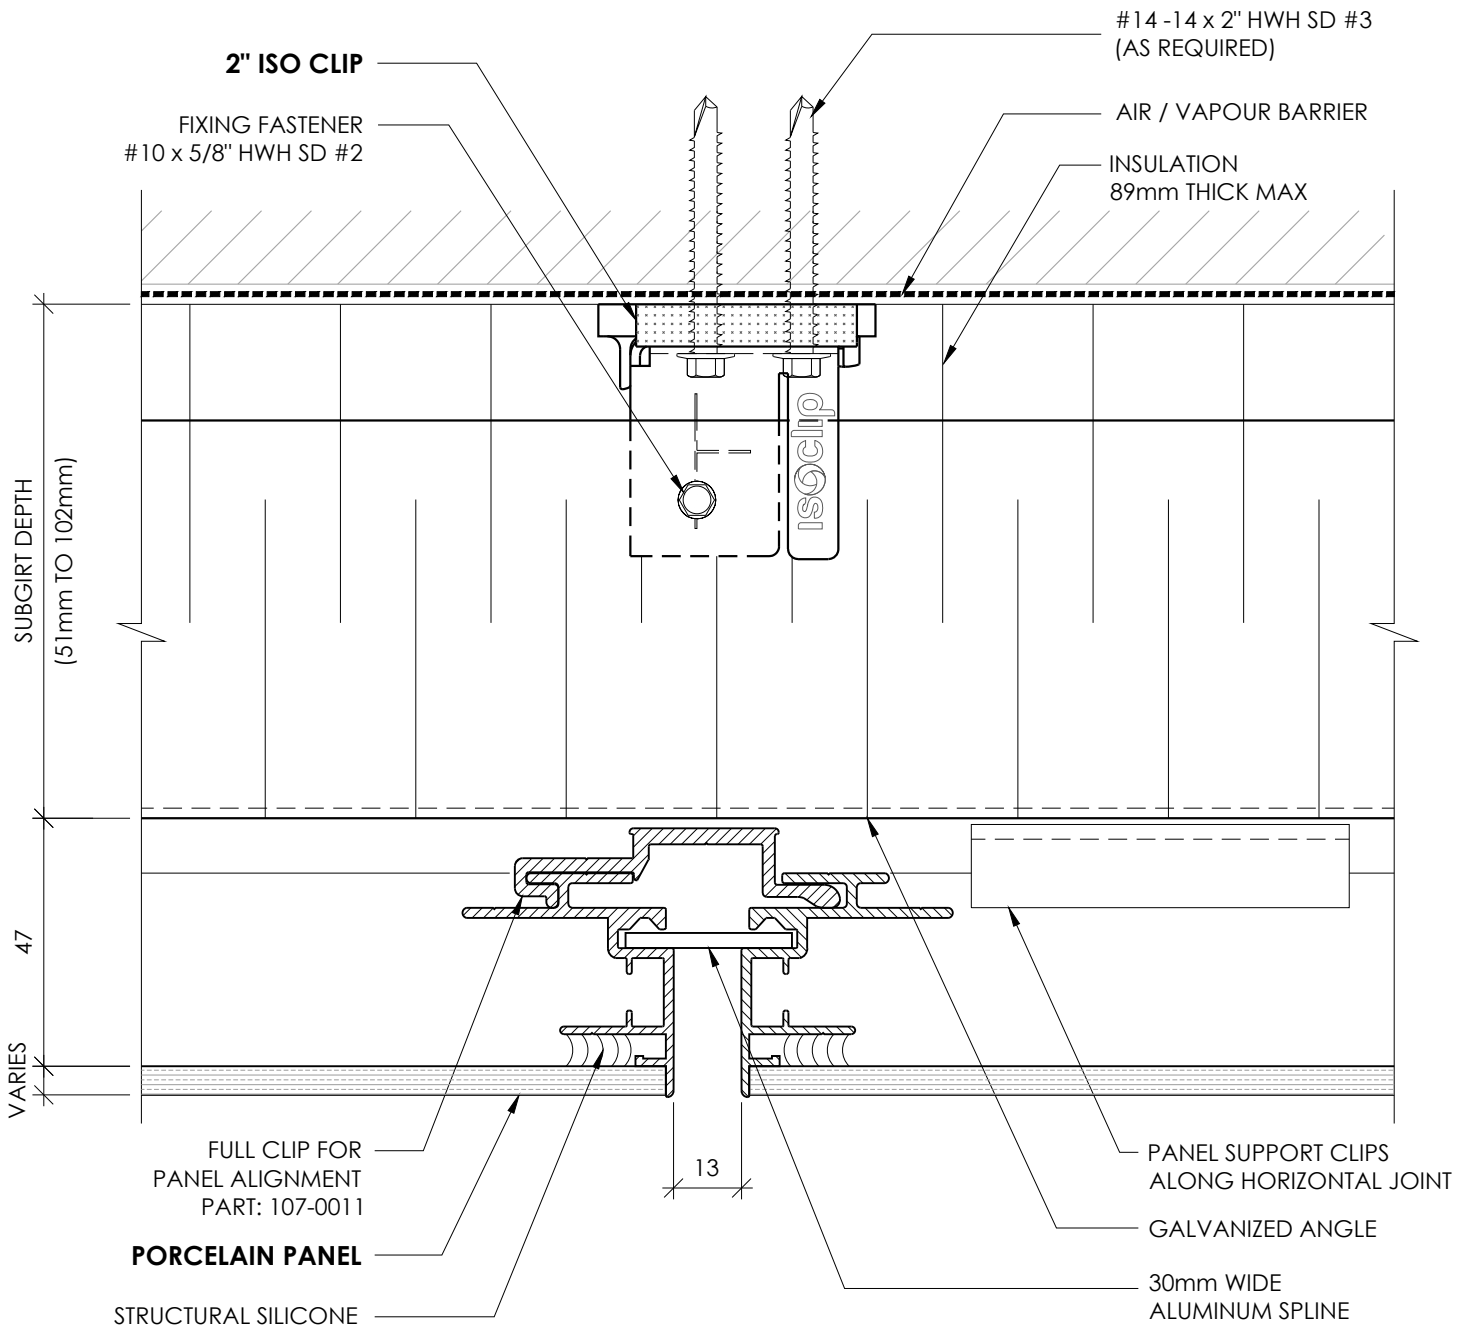

HORIZONTAL JOINT
W/ HORIZONTAL SUB-FRAMING

DETAIL 01H

RAINSCREEN PORCELAIN PANEL SYSTEM

STX
RAINSCREEN PORCELAIN

HORIZONTAL JOINT
W/ VERTICAL SUB-FRAMING

DETAIL 01V

RAINSCREEN PORCELAIN PANEL SYSTEM

VERTICAL JOINT
W/ HORIZONTAL SUB-FRAMING

DETAIL 02H

RAINSCREEN PORCELAIN PANEL SYSTEM

VERTICAL JOINT
W/ VERTICAL SUB-FRAMING

DETAIL 02V

RAINSCREEN PORCELAIN PANEL SYSTEM

STX
RAINSCREEN PORCELAIN

WINDOW HEAD
W/ HORIZONTAL SUB-FRAMING

DETAIL 03H