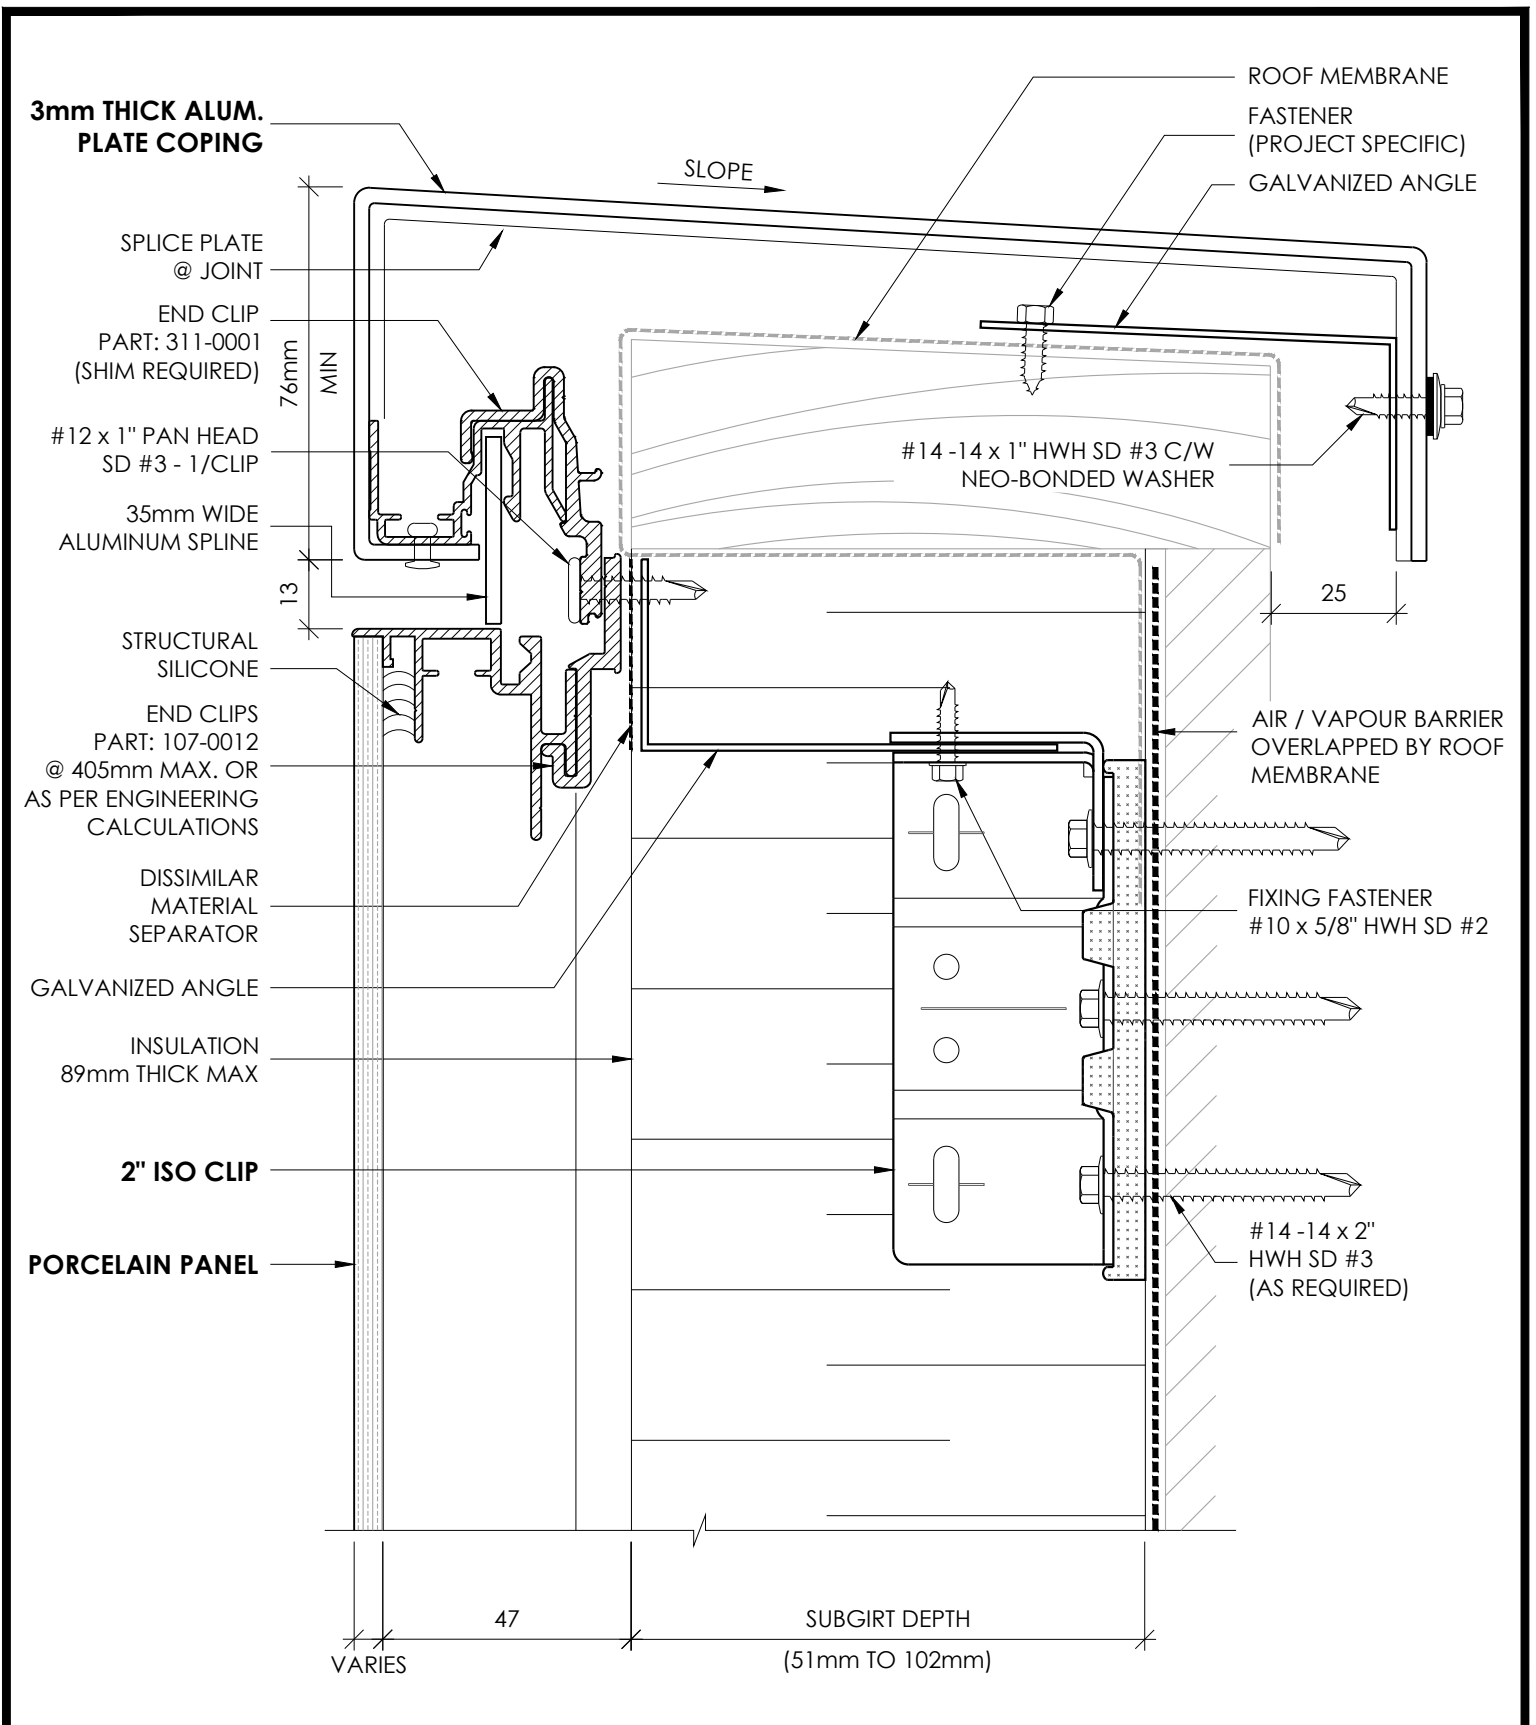

DETAIL 05V

RAINSCREEN PORCELAIN PANEL SYSTEM

**BASE DETAIL
W/ HORIZONTAL SUB-FRAMING**

DETAIL 06H

RAINSCREEN PORCELAIN PANEL SYSTEM

BASE DETAIL
W/ VERTICAL SUB-FRAMING

DETAIL 06V

RAINSCREEN PORCELAIN PANEL SYSTEM