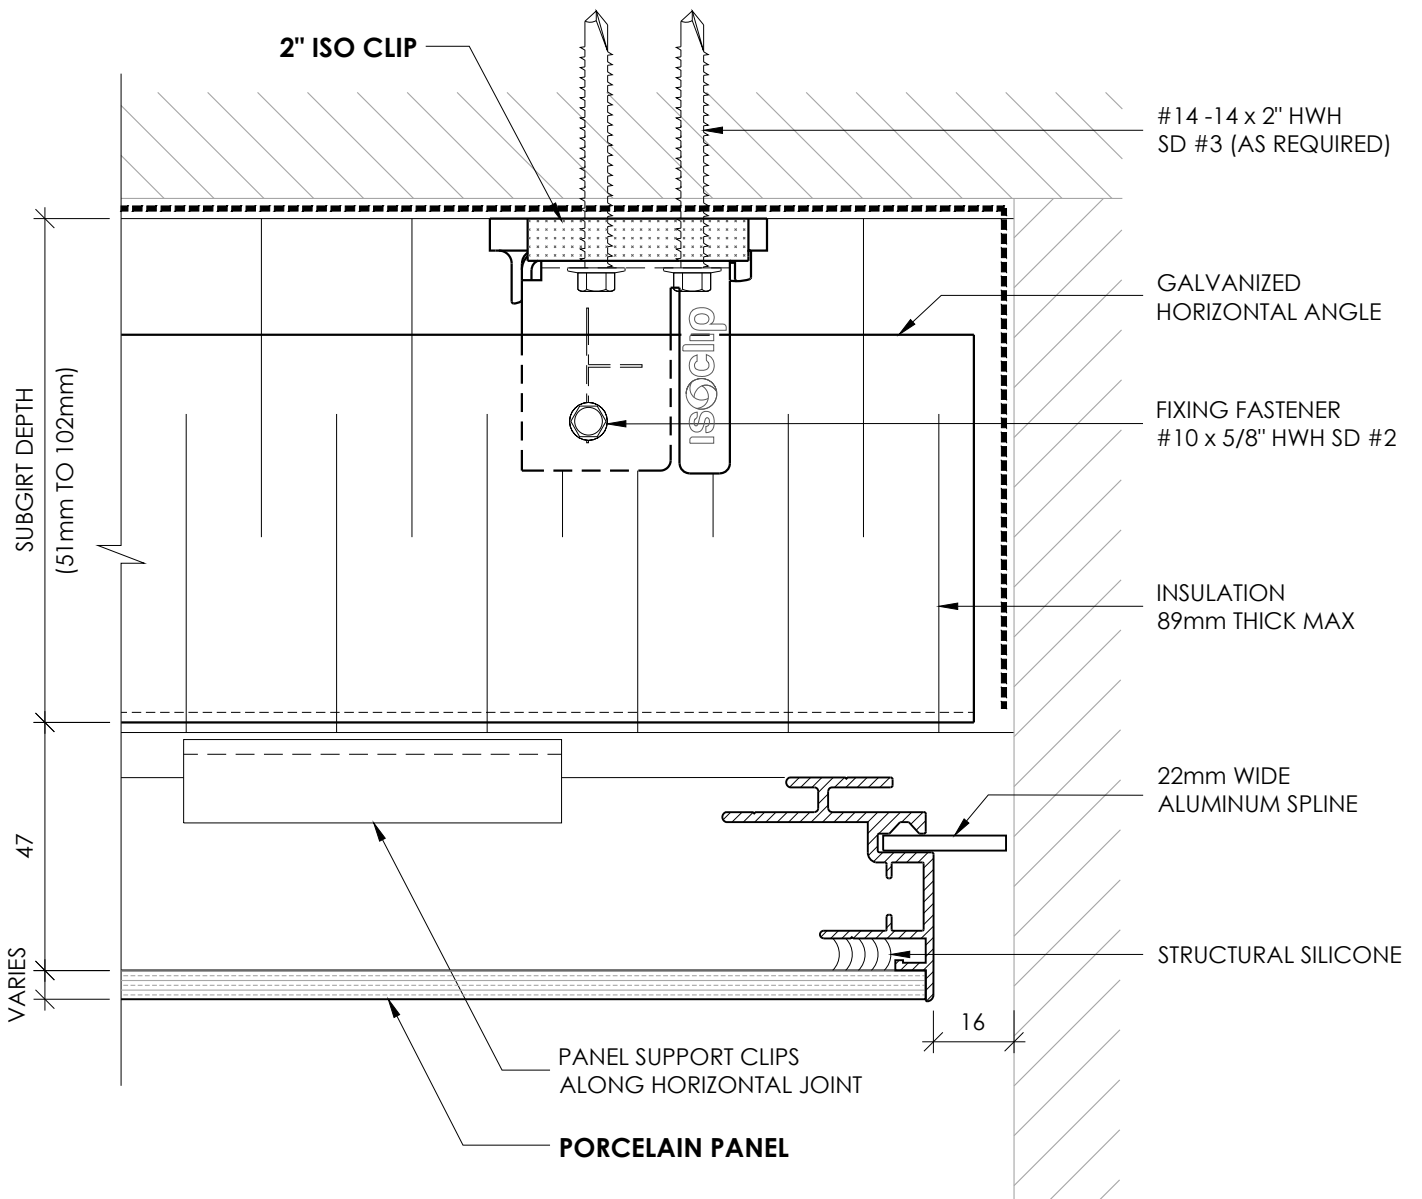

DETAIL 08H

RAINSCREEN PORCELAIN PANEL SYSTEM

STX
RAINSCREEN PORCELAIN

PARAPET DETAIL
W/ VERTICAL SUB-FRAMING

DETAIL 08V

RAINSCREEN PORCELAIN PANEL SYSTEM

STX
RAINSCREEN PORCELAIN

TERMINATION DETAIL
W/ HORIZONTAL SUB-FRAMING