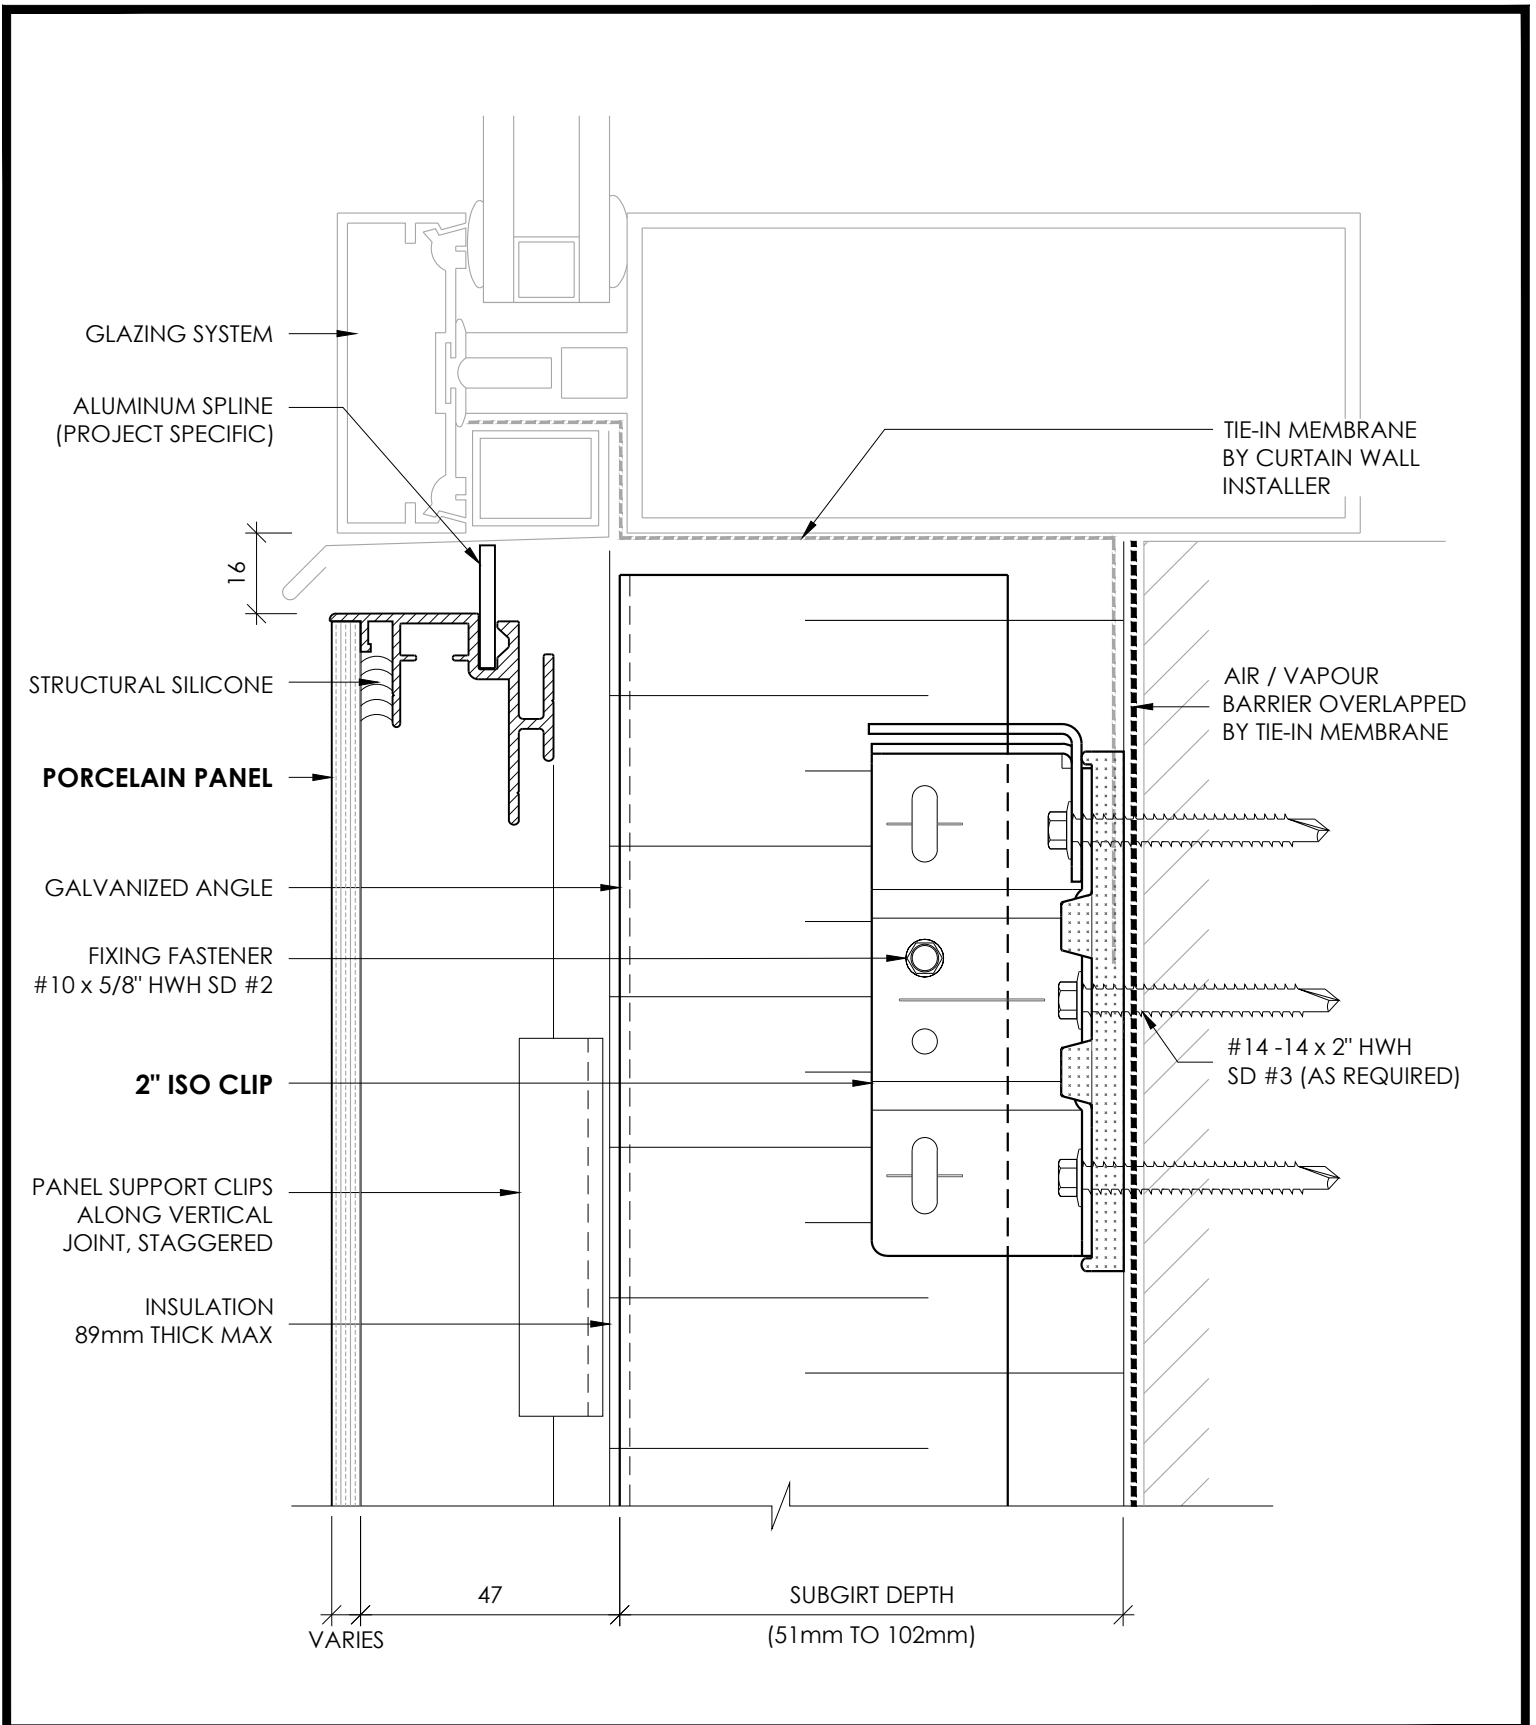

RAINSCREEN PORCELAIN PANEL SYSTEM

**WINDOW SILL
W/ VERTICAL SUB-FRAMING**

DETAIL 04V