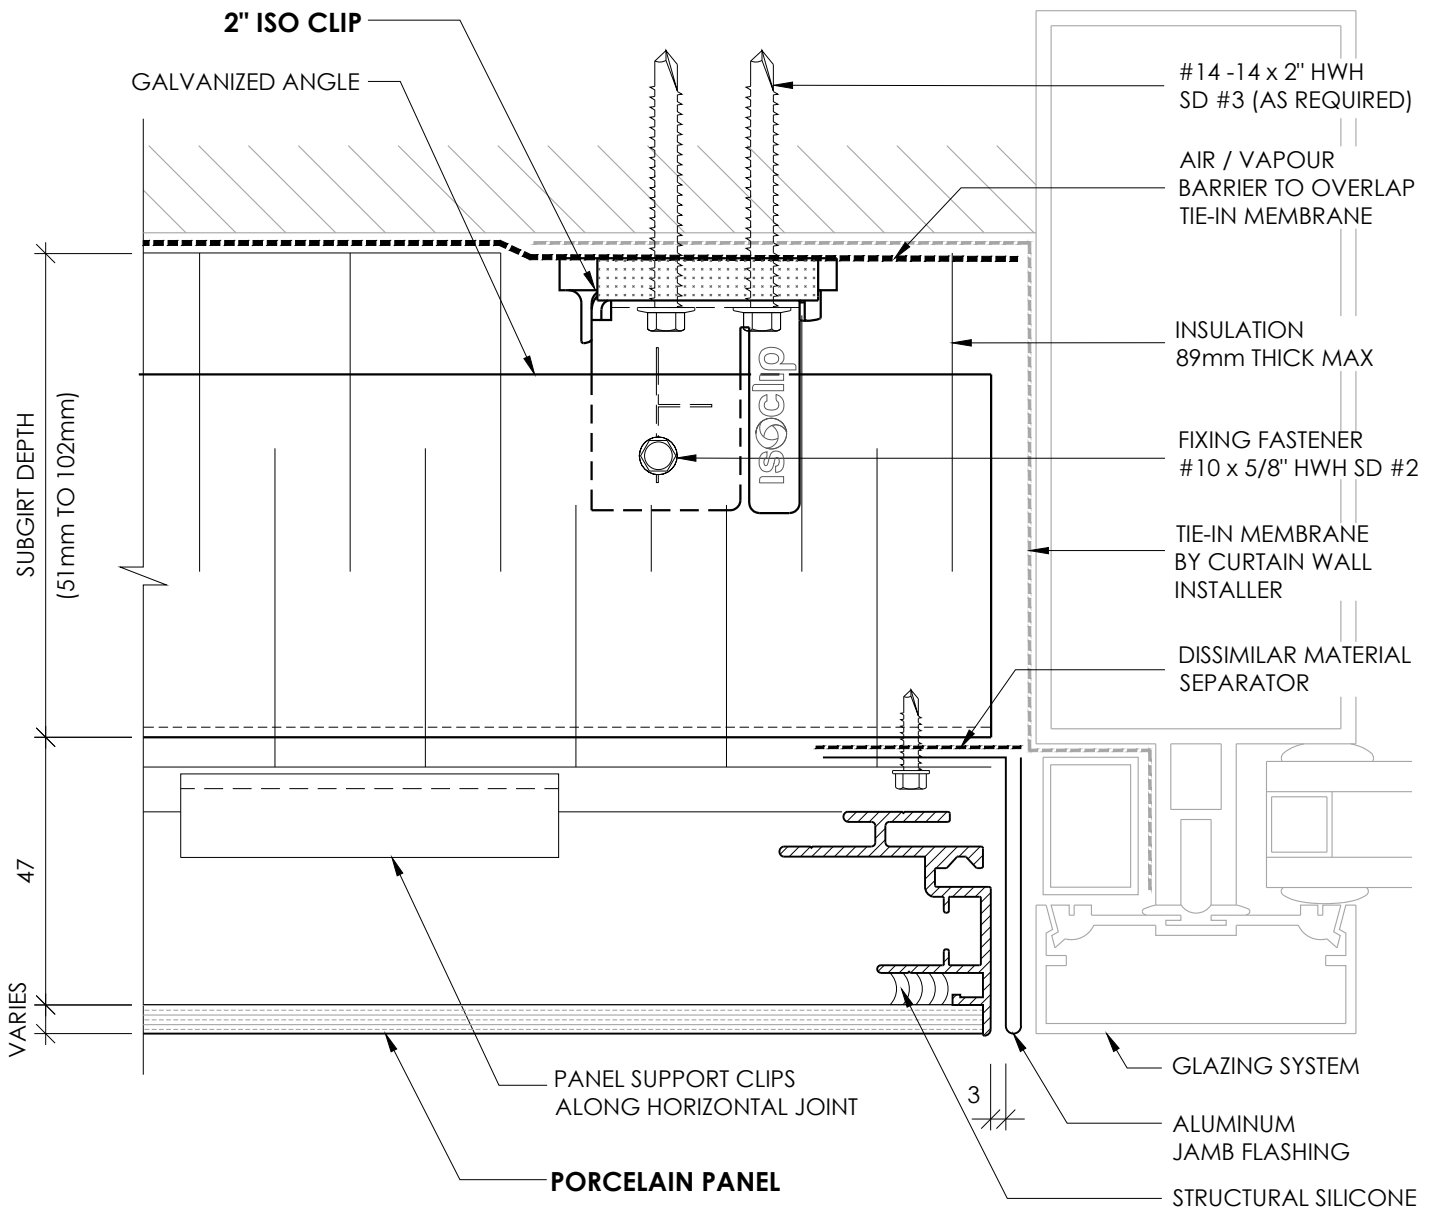

DETAIL 02H

RAINSCREEN PORCELAIN PANEL SYSTEM

VERTICAL JOINT
W/ VERTICAL SUB-FRAMING

DETAIL 02V

RAINSCREEN PORCELAIN PANEL SYSTEM

STX
RAINSCREEN PORCELAIN

WINDOW HEAD
W/ HORIZONTAL SUB-FRAMING

DETAIL 03H

RAINSCREEN PORCELAIN PANEL SYSTEM

STX
RAINSCREEN PORCELAIN

WINDOW HEAD
W/ VERTICAL SUB-FRAMING

DETAIL 03V

RAINSCREEN PORCELAIN PANEL SYSTEM

WINDOW SILL
W/ HORIZONTAL SUB-FRAMING

DETAIL 04H

RAINSCREEN PORCELAIN PANEL SYSTEM

**WINDOW SILL
W/ VERTICAL SUB-FRAMING**

DETAIL 04V

RAINSCREEN PORCELAIN PANEL SYSTEM

**WINDOW JAMB
W/ HORIZONTAL SUB-FRAMING**

DETAIL 05H

RAINSCREEN PORCELAIN PANEL SYSTEM

**WINDOW JAMB
W/ VERTICAL SUB-FRAMING**