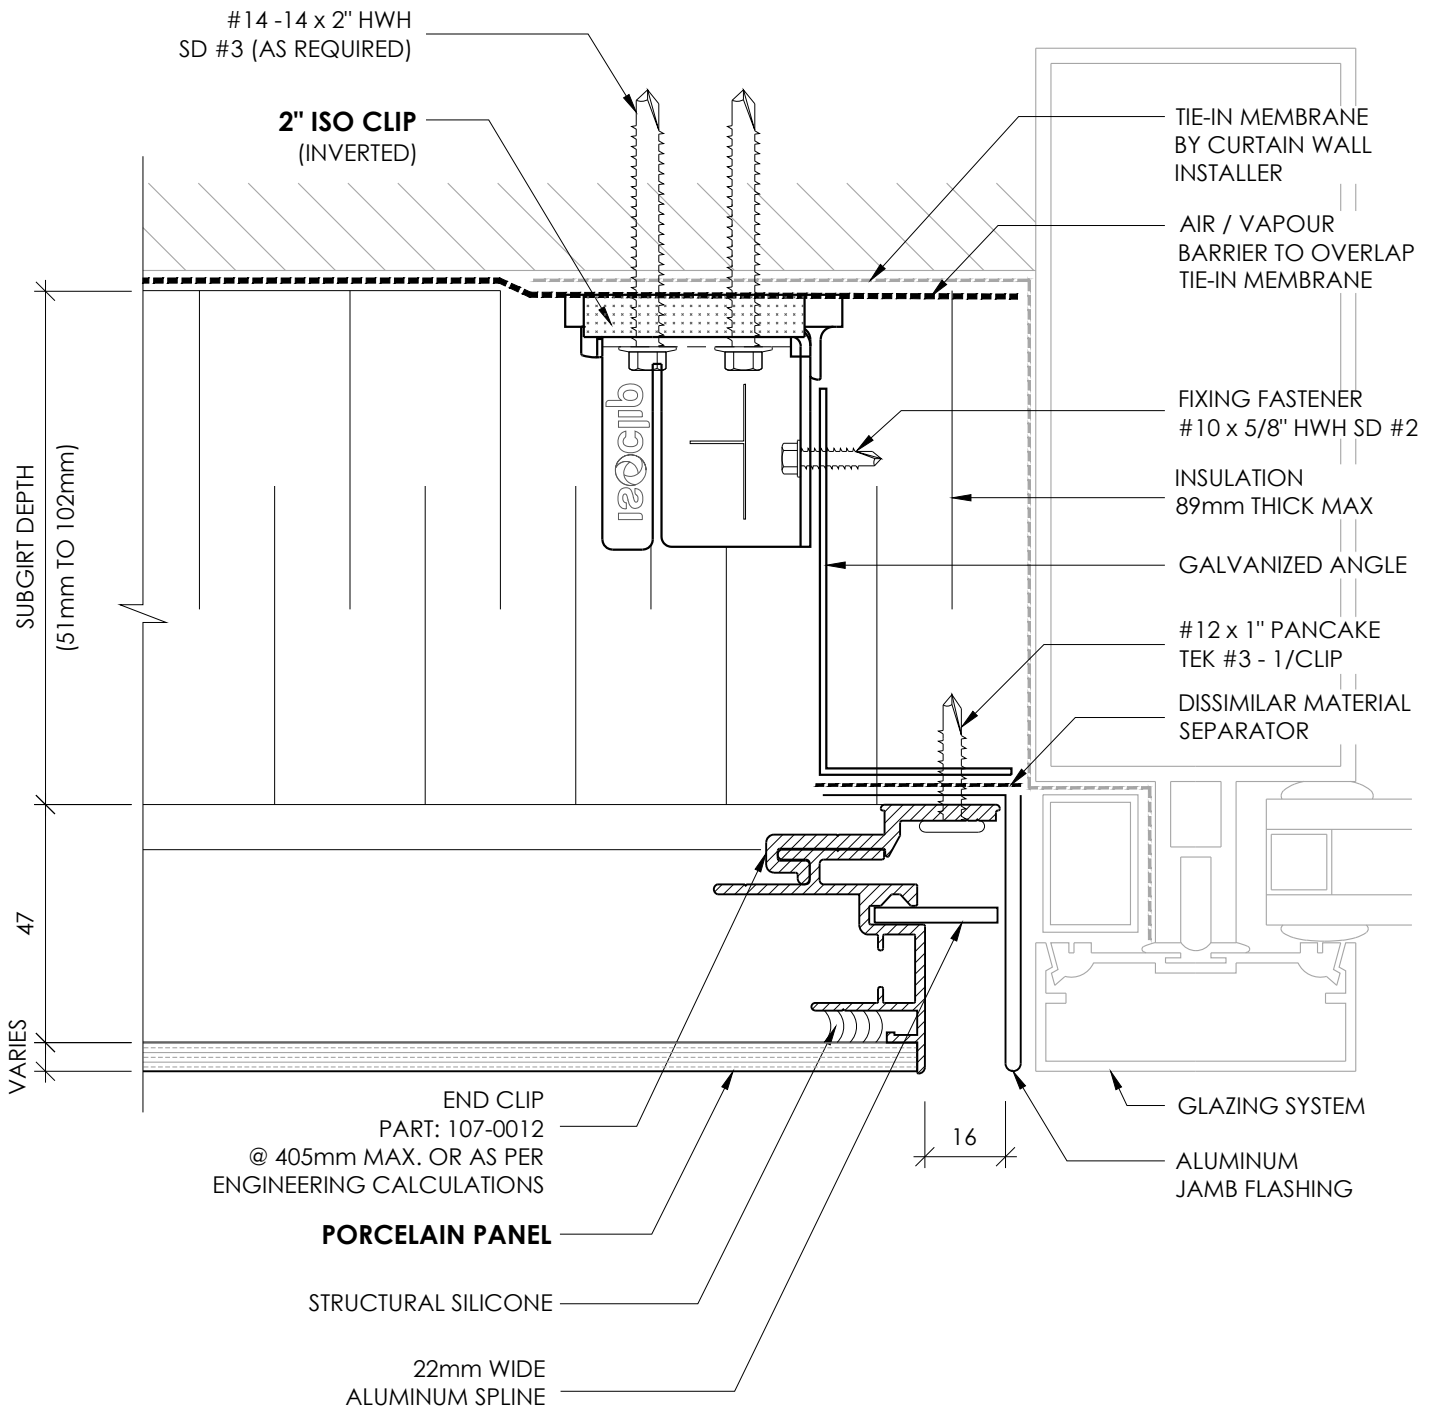

**WINDOW SILL
W/ VERTICAL SUB-FRAMING**

DETAIL 04V

RAINSCREEN PORCELAIN PANEL SYSTEM

**WINDOW JAMB
W/ HORIZONTAL SUB-FRAMING**

DETAIL 05H

RAINSCREEN PORCELAIN PANEL SYSTEM

**WINDOW JAMB
W/ VERTICAL SUB-FRAMING**